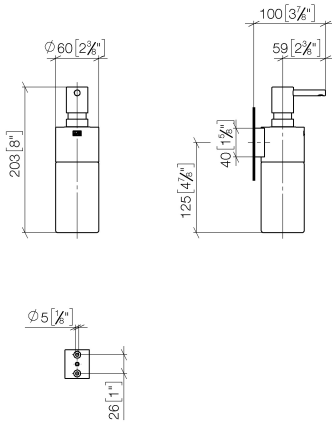

Dispenser wall model - Brushed Dark Platinum

MADISON

83 435 970

- bottle made of crystal glass, matt
- width 60mm
- height 200 mm
- 250 ml bottle
- 96mm projection

Fits: MADISON, MEM, TARA, CL.1, LISSÉ,
VAIA, META, CYO

83 435 970

mm [inches]

83 435 970

Product version from 10/1/2023

Parts for other
finishes can be found
here: [Chrome](#)

Dispenser wall model - Brushed Dark Platinum

MADISON

83 435 970

Spare parts list

Product version from 10/1/2023

No.	Item Number	Name	Quantity used	Delivery time
	90 10 10 535 00-99	dispenser	6	30