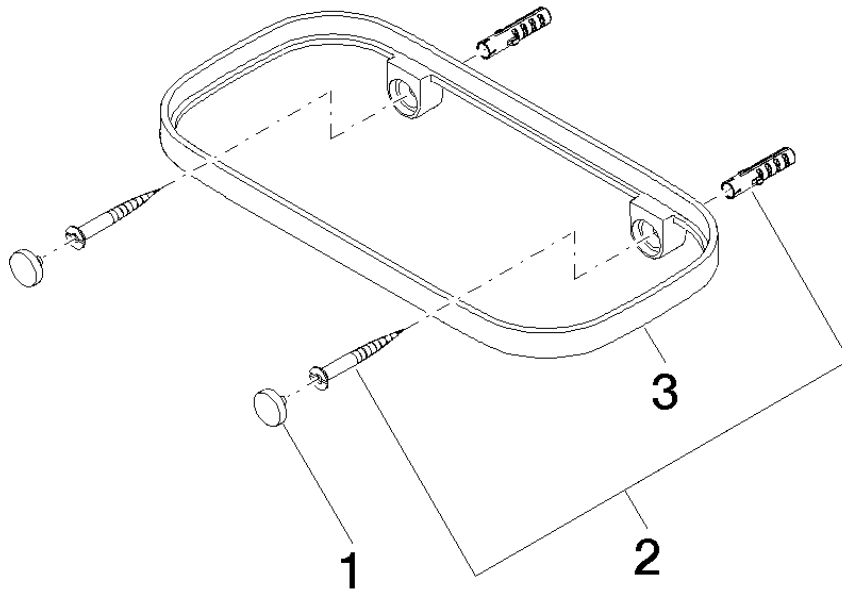

Required miscellaneous

Grid element - Taupe 82 481 970-53
 •plastic grid elements

83 481 970

mm [inches]

83 481 970

Parts for other finishes can be found here: [Chrome](#)

Spare parts list

No.	Item Number	Name	Quantity used	Delivery time
1	90 30 30 520 00-47	set	1	30
2	05 30 31 002 00 90	fixing set	1	2
3	08 17 97 577-47	holder	1	30