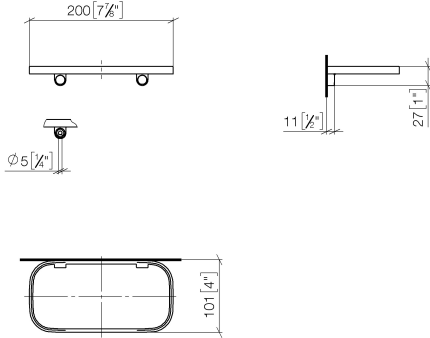

Shelf wall model - Champagne (22kt Gold)

IMO

83 481 970

- width 200mm
- height 26 mm
- 100mm projection
- without grid element

Fits: IMO, TARA, LISSÉ, META

	Champagne (22kt Gold)	83 481 970-47
	Chrome	83 481 970-00
	Brushed Platinum	83 481 970-06
	Platinum	83 481 970-08
	Dark Chrome	83 481 970-19
	Light Gold	83 481 970-26
	Brushed Light Gold	83 481 970-27
	Brushed Durabrass (23kt Gold)	83 481 970-28
	Matte Black	83 481 970-33
	Brushed Bronze	83 481 970-42
	Brushed Champagne (22kt Gold)	83 481 970-46
	Brushed Chrome	83 481 970-93
	Brushed Dark Platinum	83 481 970-99

Required miscellaneous

Grid element - Taupe 82 481 970-53
 •plastic grid elements

83 481 970

mm [inches]

83 481 970

Parts for other finishes can be found here: [Chrome](#)

Spare parts list

No.	Item Number	Name	Quantity used	Delivery time
1	90 30 30 520 00-47	set	1	30
2	05 30 31 002 00 90	fixing set	1	2
3	08 17 97 577-47	holder	1	30