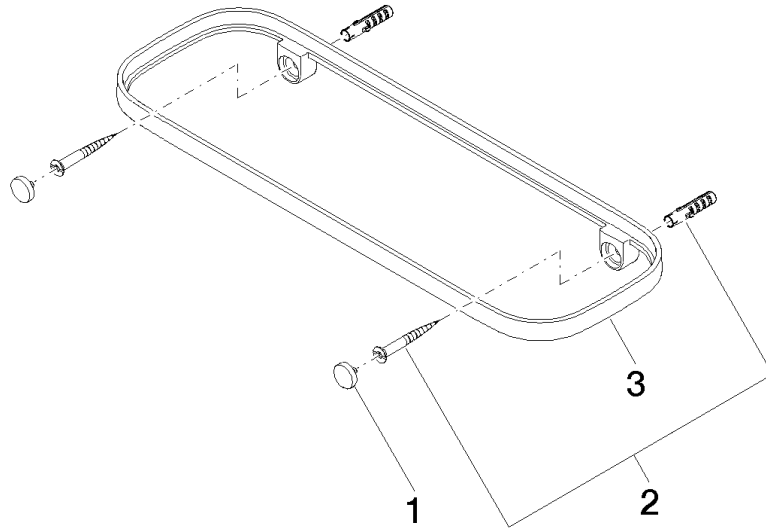

83 482 970

- width 300mm
- height 26 mm
- 100mm projection
- without grid element

Fits: TARA, LISSÉ, META

	Dark Chrome	83 482 970-19
	Chrome	83 482 970-00
	Brushed Platinum	83 482 970-06
	Platinum	83 482 970-08
	Light Gold	83 482 970-26
	Brushed Light Gold	83 482 970-27
	Brushed Durabross (23kt Gold)	83 482 970-28
	Matte Black	83 482 970-33
	Brushed Bronze	83 482 970-42
	Brushed Champagne (22kt Gold)	83 482 970-46
	Champagne (22kt Gold)	83 482 970-47
	Brushed Chrome	83 482 970-93
	Brushed Dark Platinum	83 482 970-99

83 482 970

mm [inches]

83 482 970

Parts for other
finishes can be found
here: [Chrome](#)

Shelf wall model - Dark Chrome

TARA

83 482 970

Spare parts list