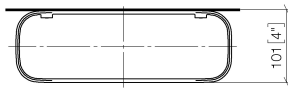

83 482 970

- width 300mm
- height 26 mm
- 100mm projection
- without grid element

Fits: TARA, LISSÉ, META

	Dark Chrome	83 482 970-19
	Chrome	83 482 970-00
	Brushed Platinum	83 482 970-06
	Platinum	83 482 970-08
	Light Gold	83 482 970-26
	Brushed Light Gold	83 482 970-27
	Brushed Durabross (23kt Gold)	83 482 970-28
	Matte Black	83 482 970-33
	Brushed Bronze	83 482 970-42
	Brushed Champagne (22kt Gold)	83 482 970-46
	Champagne (22kt Gold)	83 482 970-47
	Brushed Chrome	83 482 970-93
	Brushed Dark Platinum	83 482 970-99

Required miscellaneous

Grid element - Light Grey •plastic grid elements	82 482 970-52
--	---------------

Required miscellaneous

Grid element - Taupe •plastic grid elements	82 482 970-53
---	---------------

83 482 970

mm [inches]

83 482 970

Parts for other
finishes can be found
here: [Chrome](#)

Shelf wall model - Dark Chrome

TARA

83 482 970

Spare parts list