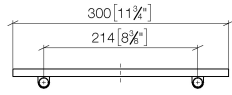

83 482 970

mm [inches]

83 482 970

Parts for other
finishes can be found
here: [Chrome](#)

Shelf wall model - Dark Chrome

TARA

83 482 970

Spare parts list