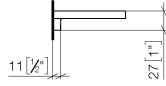

83 482 970

mm [inches]

83 482 970

Parts for other
finishes can be found
here: [Chrome](#)

Shelf wall model - Dark Chrome

TARA

83 482 970

Spare parts list