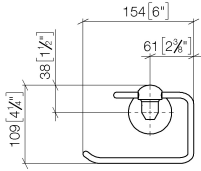

83 500 361

- width 145mm
- height 120 mm
- 95mm projection

	Platinum	83 500 361-08
	Chrome	83 500 361-00
	Brushed Platinum	83 500 361-06
	Durabass (23kt Gold)	83 500 361-09
	Brushed Durabass (23kt Gold)	83 500 361-28
	Brushed Dark Platinum	83 500 361-99

83 500 361

mm [inches]

83 500 361

**Product version from 7/3/2016**

Parts for other  
finishes can be found  
here: [Chrome](#)

MADISON Tissue holder without cover - Platinum

MADISON

83 500 361