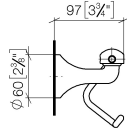

83 500 361

- width 145mm
- height 120 mm
- 95mm projection

	Brushed Dark Platinum	83 500 361-99
	Chrome	83 500 361-00
	Brushed Platinum	83 500 361-06
	Platinum	83 500 361-08
	Durabass (23kt Gold)	83 500 361-09
	Brushed Durabass (23kt Gold)	83 500 361-28

83 500 361

mm [inches]

83 500 361

**Product version from 7/3/2016**

Parts for other  
finishes can be found  
here: [Chrome](#)

MADISON Tissue holder without cover - Brushed Dark Platinum

MADISON

83 500 361