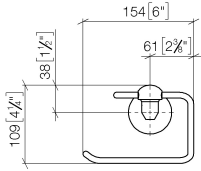

83 500 361

- width 145mm
- height 120 mm
- 95mm projection

	Brushed Dark Platinum	83 500 361-99
	Chrome	83 500 361-00
	Brushed Platinum	83 500 361-06
	Platinum	83 500 361-08
	Durabass (23kt Gold)	83 500 361-09
	Brushed Durabass (23kt Gold)	83 500 361-28

83 500 361

mm [inches]

83 500 361

**Product version from 7/3/2016**

Parts for other  
finishes can be found  
here: [Chrome](#)

MADISON Tissue holder without cover - Brushed Dark Platinum

MADISON

83 500 361