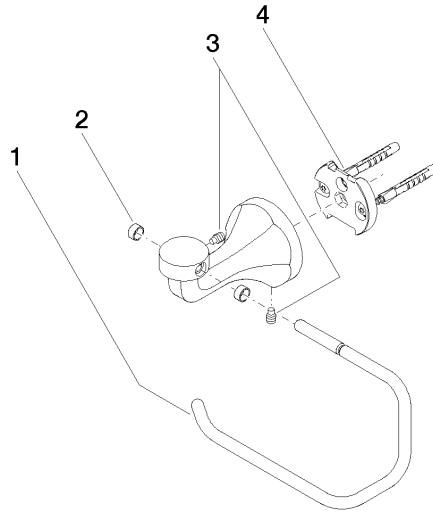

83 500 361

- width 145mm
- height 120 mm
- 95mm projection

	Brushed Dark Platinum	83 500 361-99
	Chrome	83 500 361-00
	Brushed Platinum	83 500 361-06
	Platinum	83 500 361-08
	Durabass (23kt Gold)	83 500 361-09
	Brushed Durabass (23kt Gold)	83 500 361-28

83 500 361

mm [inches]

83 500 361

**Product version from 7/3/2016**

Parts for other  
finishes can be found  
here: [Chrome](#)

MADISON Tissue holder without cover - Brushed Dark Platinum

MADISON

83 500 361

**Spare parts list**

**Product version from 7/3/2016**

No.	Item Number	Name	Quantity used	Delivery time
	08 18 70 501-99	bow	6	-

Spare part can no longer be ordered, please order the replacement item