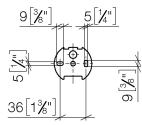

83 500 361

- width 145mm
- height 120 mm
- 95mm projection

	Brushed Dark Platinum	83 500 361-99
	Chrome	83 500 361-00
	Brushed Platinum	83 500 361-06
	Platinum	83 500 361-08
	Durabass (23kt Gold)	83 500 361-09
	Brushed Durabass (23kt Gold)	83 500 361-28

83 500 361

mm [inches]

83 500 361

**Product version from 7/3/2016**

Parts for other  
finishes can be found  
here: [Chrome](#)

MADISON Tissue holder without cover - Brushed Dark Platinum

MADISON

83 500 361