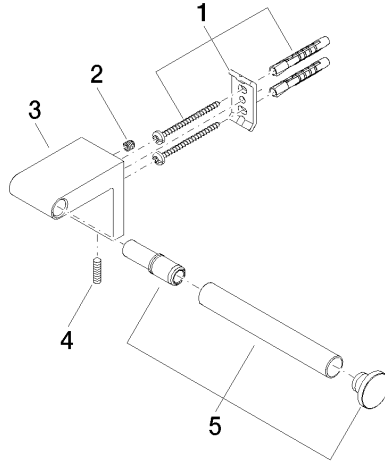

83 500 670 Product version from 4/1/2024

- width 166mm
- height 60 mm
- 73mm projection

	Dark Chrome	83 500 670-19
	Chrome	83 500 670-00
	Brushed Platinum	83 500 670-06
	Matte Black	83 500 670-33
	Brushed Chrome	83 500 670-93

83 500 670 Product version from 4/1/2024

mm [inches]

83 500 670 Product version from 4/1/2024

Parts for other finishes can be found here: [Chrome](#)

Spare parts list

No.	Item Number	Name	Quantity used	Delivery time
1	05 17 20 736 00 90	fixing set	1	2
2	09 31 11 049 90	pin	1	2
3	08 17 67 502-19	holder	1	60
4	04 31 11 113 00 90	pin	1	2
5	90 28 22 650 00-19	holder	1	-