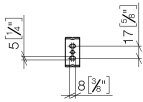

83 500 670 Product version from 4/1/2024

- width 166mm
- height 60 mm
- 73mm projection

	Dark Chrome	83 500 670-19
	Chrome	83 500 670-00
	Brushed Platinum	83 500 670-06
	Matte Black	83 500 670-33
	Brushed Chrome	83 500 670-93

83 500 670 Product version from 4/1/2024

mm [inches]

83 500 670 Product version from 4/1/2024

Parts for other finishes can be found here: [Chrome](#)

Spare parts list

No.	Item Number	Name	Quantity used	Delivery time
1	05 17 20 736 00 90	fixing set	1	2
2	09 31 11 049 90	pin	1	2
3	08 17 67 502-19	holder	1	60
4	04 31 11 113 00 90	pin	1	2
5	90 28 22 650 00-19	holder	1	-