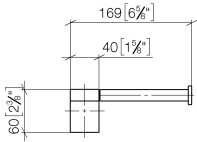

83 500 670 Product version from 4/1/2024

- width 166mm
- height 60 mm
- 73mm projection

	Dark Chrome	83 500 670-19
	Chrome	83 500 670-00
	Brushed Platinum	83 500 670-06
	Matte Black	83 500 670-33
	Brushed Chrome	83 500 670-93

83 500 670 Product version from 4/1/2024

mm [inches]

83 500 670 Product version from 4/1/2024

Parts for other finishes can be found here: [Chrome](#)

Spare parts list

No.	Item Number	Name	Quantity used	Delivery time
1	05 17 20 736 00 90	fixing set	1	2
2	09 31 11 049 90	pin	1	2
3	08 17 67 502-19	holder	1	60
4	04 31 11 113 00 90	pin	1	2
5	90 28 22 650 00-19	holder	1	-