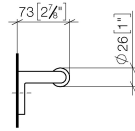

IMO Tissue holder without cover - Matte Black

83 500 670

- width 166mm
- height 60 mm
- 73mm projection

	Matte Black	83 500 670-33
	Brushed Platinum	83 500 670-06
	Dark Chrome	83 500 670-19
	Brushed Chrome	83 500 670-93

IMO Tissue holder without cover - Matte Black

83 500 670

mm [inches]

IMO Tissue holder without cover - Matte Black

83 500 670

Parts for other
finishes can be found
here: [Brushed](#)
[Platinum](#)