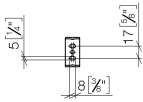

IMO Tissue holder without cover - Matte Black

83 500 670

- width 166mm
- height 60 mm
- 73mm projection

	Matte Black	83 500 670-33
	Brushed Platinum	83 500 670-06
	Dark Chrome	83 500 670-19
	Brushed Chrome	83 500 670-93

IMO Tissue holder without cover - Matte Black

83 500 670

mm [inches]

IMO Tissue holder without cover - Matte Black

83 500 670

Parts for other
finishes can be found
here: [Brushed](#)
[Platinum](#)