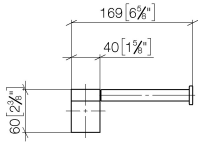

IMO Tissue holder without cover - Matte Black

83 500 670

- width 166mm
- height 60 mm
- 73mm projection

	Matte Black	83 500 670-33
	Brushed Platinum	83 500 670-06
	Dark Chrome	83 500 670-19
	Brushed Chrome	83 500 670-93

IMO Tissue holder without cover - Matte Black

83 500 670

mm [inches]

IMO Tissue holder without cover - Matte Black

83 500 670

Parts for other
finishes can be found
here: [Brushed](#)
[Platinum](#)