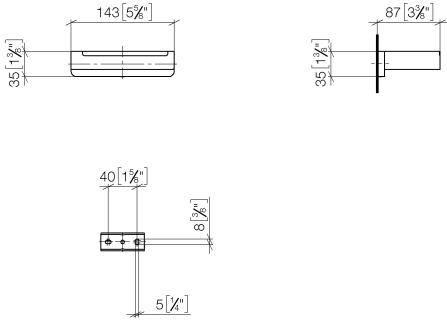

# LULU Tissue holder without cover - Brushed Platinum

LULU

83 500 710

- width 140mm
- height 35 mm
- 87mm projection

	Brushed Platinum	83 500 710-06
	Chrome	83 500 710-00

83 500 710

mm [inches]

83 500 710

Parts for other  
finishes can be found  
here: [Chrome](#)

LULU Tissue holder without cover - Brushed Platinum

LULU

83 500 710

**Spare parts list**

No.	Item Number	Name	Quantity used	Delivery time
	05 17 20 718 00 90	fixing set	5	2