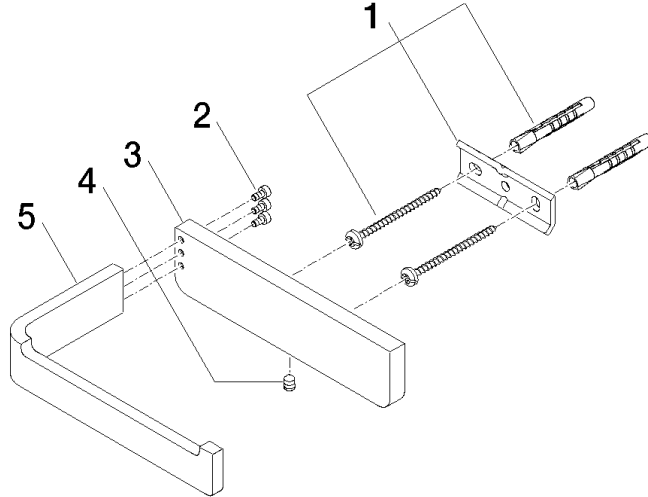

# LULU Tissue holder without cover - Brushed Platinum

LULU

83 500 710

- width 140mm
- height 35 mm
- 87mm projection

	Brushed Platinum	83 500 710-06
	Chrome	83 500 710-00

83 500 710

mm [inches]

83 500 710

Parts for other  
finishes can be found  
here: [Chrome](#)

LULU Tissue holder without cover - Brushed Platinum

LULU

83 500 710

**Spare parts list**

No.	Item Number	Name	Quantity used	Delivery time
	05 17 20 718 00 90	fixing set	5	2