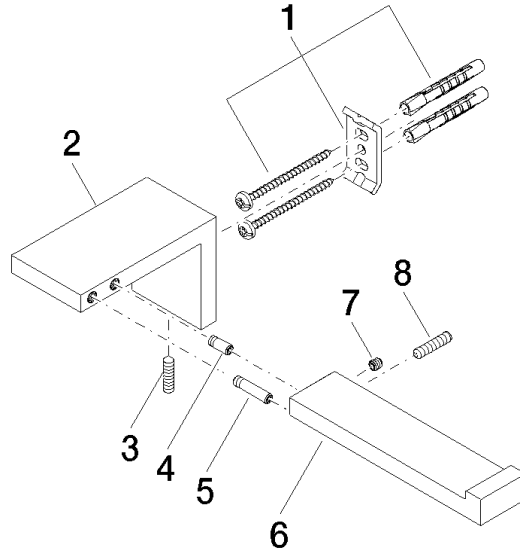

SYMETRICS Tissue holder without cover - Brushed Dark Platinum

IMO

83 500 980

mm [inches]

83 500 980

Parts for other
finishes can be found
here: [Chrome](#)

SYMETRICS Tissue holder without cover - Brushed Dark Platinum

IMO

83 500 980

Spare parts list

No.	Item Number	Name	Quantity used	Delivery time
	05 17 20 736 00 90	fixing set	8	2