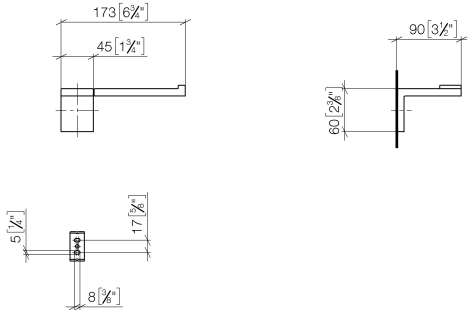

SYMETRICS Tissue holder without cover - Brushed Dark Platinum

IMO

83 500 980

- width 175mm
- height 60 mm
- 90mm projection

	Brushed Dark Platinum	83 500 980-99
	Chrome	83 500 980-00
	Brushed Platinum	83 500 980-06
	Platinum	83 500 980-08
	Brushed Durabronze (23kt Gold)	83 500 980-28
	Matte Black	83 500 980-33

SYMETRICS Tissue holder without cover - Brushed Dark Platinum

IMO

83 500 980

mm [inches]

83 500 980

Parts for other
finishes can be found
here: [Chrome](#)

SYMETRICS Tissue holder without cover - Brushed Dark Platinum