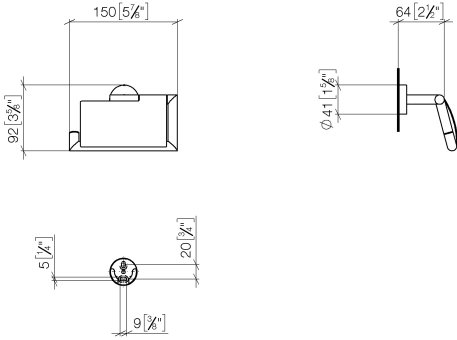

Tissue holder with cover - Brushed Light Gold

LISSÉ

83 510 979

- width 150mm
- height 95 mm
- rosette Ø 40 mm
- 40mm projection

Fits: LISSÉ, META

	Brushed Light Gold	83 510 979-27
	Chrome	83 510 979-00
	Brushed Platinum	83 510 979-06
	Dark Chrome	83 510 979-19
	Light Gold	83 510 979-26
	Matte Black	83 510 979-33
	Brushed Bronze	83 510 979-42
	Brushed Champagne (22kt Gold)	83 510 979-46
	Champagne (22kt Gold)	83 510 979-47
	Brushed Chrome	83 510 979-93
	Brushed Dark Platinum	83 510 979-99

83 510 979

mm [inches]

83 510 979

Product version from 7/1/2023

Parts for other finishes can be found here: [Chrome](#)

Tissue holder with cover - Brushed Light Gold

LISSE

83 510 979