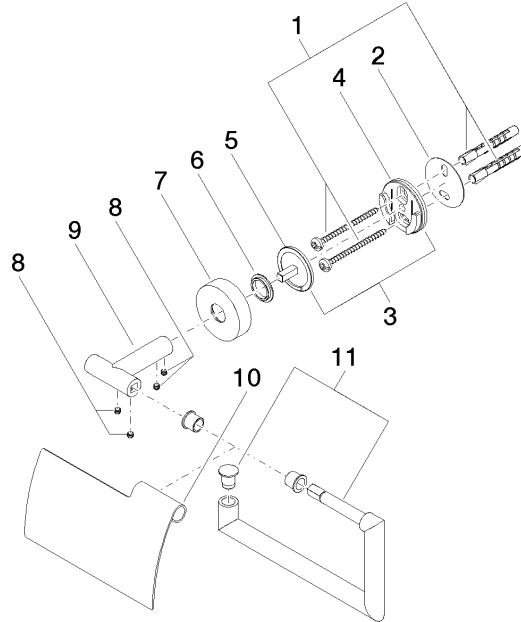

Tissue holder with cover - Brushed Light Gold

LISSÉ

83 510 979

- width 150mm
- height 95 mm
- rosette Ø 40 mm
- 40mm projection

Fits: LISSÉ, META

	Brushed Light Gold	83 510 979-27
	Chrome	83 510 979-00
	Brushed Platinum	83 510 979-06
	Dark Chrome	83 510 979-19
	Light Gold	83 510 979-26
	Matte Black	83 510 979-33
	Brushed Bronze	83 510 979-42
	Brushed Champagne (22kt Gold)	83 510 979-46
	Champagne (22kt Gold)	83 510 979-47
	Brushed Chrome	83 510 979-93
	Brushed Dark Platinum	83 510 979-99

83 510 979

mm [inches]

83 510 979

Product version from 7/1/2023

Parts for other finishes can be found here: [Chrome](#)

Tissue holder with cover - Brushed Light Gold

LISSE

83 510 979

Spare parts list

Product version from 7/1/2023

No.	Item Number	Name	Quantity used	Delivery time
	05 30 31 025 00 90	fixing set	14	2