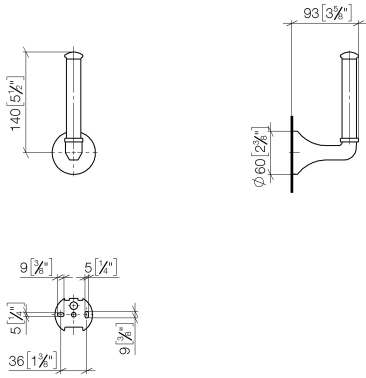

83 590 361 Product version from 7/3/2016

- height 170 mm
- rosette Ø 60 mm
- 93mm projection

	Chrome	83 590 361-00
	Brushed Platinum	83 590 361-06
	Platinum	83 590 361-08
	Durabress (23kt Gold)	83 590 361-09
	Brushed Durabress (23kt Gold)	83 590 361-28
	Brushed Dark Platinum	83 590 361-99

83 590 361 Product version from 7/3/2016

mm [inches]

83 590 361 Product version from 7/3/2016

Parts for other finishes can be found here: Brushed Platinum

Spare parts list

No.	Item Number	Name	Quantity used	Delivery time
1	04 31 11 140 00 90	pin	1	2
2	05 17 97 507 00 90	fixing set	1	2