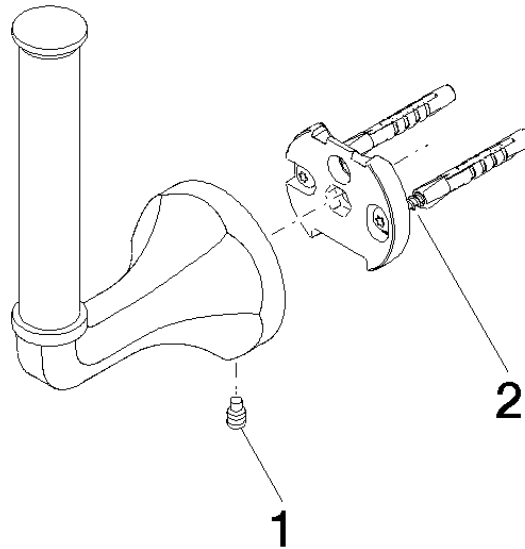

83 590 361 Product version from 7/3/2016

- height 170 mm
- rosette Ø 60 mm
- 93mm projection

	Chrome	83 590 361-00
	Brushed Platinum	83 590 361-06
	Platinum	83 590 361-08
	Durabress (23kt Gold)	83 590 361-09
	Brushed Durabress (23kt Gold)	83 590 361-28
	Brushed Dark Platinum	83 590 361-99

83 590 361 Product version from 7/3/2016

mm [inches]

83 590 361 Product version from 7/3/2016

Parts for other finishes can be found here: Brushed Platinum

Spare parts list

No.	Item Number	Name	Quantity used	Delivery time
1	04 31 11 140 00 90	pin	1	2
2	05 17 97 507 00 90	fixing set	1	2