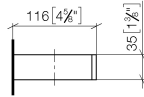

Reserve tissue holder - Brushed Platinum

MEM

83 590 780

- width 132mm
- height 35 mm
- 116mm projection

Fits: MEM, CYO

	Brushed Platinum	83 590 780-06
	Chrome	83 590 780-00
	Platinum	83 590 780-08
	Dark Chrome	83 590 780-19
	Brushed Durabronze (23kt Gold)	83 590 780-28
	Brushed Champagne (22kt Gold)	83 590 780-46
	Champagne (22kt Gold)	83 590 780-47
	Brushed Dark Platinum	83 590 780-99

Reserve tissue holder - Brushed Platinum

83 590 780

mm [inches]

83 590 780

Parts for other
finishes can be found
here: [Chrome](#)

Reserve tissue holder - Brushed Platinum

MEM

83 590 780