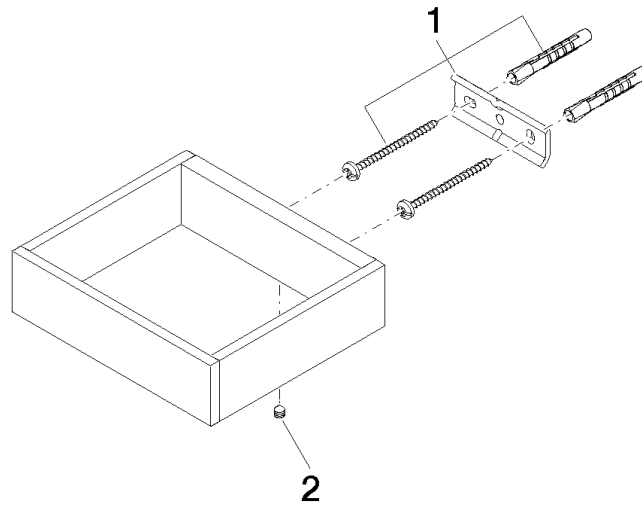

Reserve tissue holder - Brushed Platinum

MEM

83 590 780

- width 132mm
- height 35 mm
- 116mm projection

Fits: MEM, CYO

	Brushed Platinum	83 590 780-06
	Chrome	83 590 780-00
	Platinum	83 590 780-08
	Dark Chrome	83 590 780-19
	Brushed Durabronze (23kt Gold)	83 590 780-28
	Brushed Champagne (22kt Gold)	83 590 780-46
	Champagne (22kt Gold)	83 590 780-47
	Brushed Dark Platinum	83 590 780-99

Reserve tissue holder - Brushed Platinum

83 590 780

mm [inches]

83 590 780

Parts for other
finishes can be found
here: [Chrome](#)

Reserve tissue holder - Brushed Platinum

MEM

83 590 780

Spare parts list

No.	Item Number	Name	Quantity used	Delivery time
	05 17 20 718 00 90	fixing set	2	2