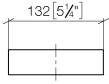

Reserve tissue holder - Brushed Platinum

MEM

83 590 780

- width 132mm
- height 35 mm
- 116mm projection

Fits: MEM, CYO

	Brushed Platinum	83 590 780-06
	Chrome	83 590 780-00
	Platinum	83 590 780-08
	Dark Chrome	83 590 780-19
	Brushed Durabronze (23kt Gold)	83 590 780-28
	Brushed Champagne (22kt Gold)	83 590 780-46
	Champagne (22kt Gold)	83 590 780-47
	Brushed Dark Platinum	83 590 780-99

Reserve tissue holder - Brushed Platinum

83 590 780

mm [inches]

83 590 780

Parts for other
finishes can be found
here: [Chrome](#)

Reserve tissue holder - Brushed Platinum

MEM

83 590 780