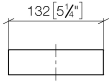

Reserve tissue holder - Brushed Durabronz (23kt Gold)

MEM

83 590 780

- width 132mm
- height 35 mm
- 116mm projection

Fits: MEM, CYO

	Brushed Durabronz (23kt Gold)	83 590 780-28
	Chrome	83 590 780-00
	Brushed Platinum	83 590 780-06
	Platinum	83 590 780-08
	Dark Chrome	83 590 780-19
	Brushed Champagne (22kt Gold)	83 590 780-46
	Champagne (22kt Gold)	83 590 780-47
	Brushed Dark Platinum	83 590 780-99

Reserve tissue holder - Brushed Durabronz (23kt Gold)

MEM

83 590 780

mm [inches]

83 590 780

Parts for other
finishes can be found
here: Chrome

Reserve tissue holder - Brushed Durabrass (23kt Gold)

MEM