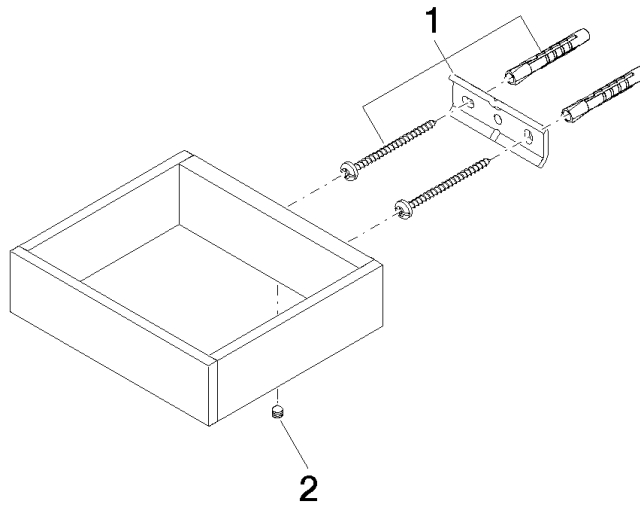

Reserve tissue holder - Brushed Durabronz (23kt Gold)

MEM

83 590 780

- width 132mm
- height 35 mm
- 116mm projection

Fits: MEM, CYO

	Brushed Durabronz (23kt Gold)	83 590 780-28
	Chrome	83 590 780-00
	Brushed Platinum	83 590 780-06
	Platinum	83 590 780-08
	Dark Chrome	83 590 780-19
	Brushed Champagne (22kt Gold)	83 590 780-46
	Champagne (22kt Gold)	83 590 780-47
	Brushed Dark Platinum	83 590 780-99

Reserve tissue holder - Brushed Durabronz (23kt Gold)

MEM

83 590 780

mm [inches]

83 590 780

Parts for other
finishes can be found
here: Chrome

Reserve tissue holder - Brushed Durabrass (23kt Gold)

MEM

83 590 780

Spare parts list

No.	Item Number	Name	Quantity used	Delivery time
	05 17 20 718 00 90	fixing set	2	2