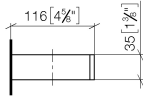

Reserve tissue holder - Brushed Durabronz (23kt Gold)

MEM

83 590 780

- width 132mm
- height 35 mm
- 116mm projection

Fits: MEM, CYO

	Brushed Durabronz (23kt Gold)	83 590 780-28
	Chrome	83 590 780-00
	Brushed Platinum	83 590 780-06
	Platinum	83 590 780-08
	Dark Chrome	83 590 780-19
	Brushed Champagne (22kt Gold)	83 590 780-46
	Champagne (22kt Gold)	83 590 780-47
	Brushed Dark Platinum	83 590 780-99

Reserve tissue holder - Brushed Durabronz (23kt Gold)

MEM

83 590 780

mm [inches]

83 590 780

Parts for other
finishes can be found
here: Chrome

Reserve tissue holder - Brushed Durabrass (23kt Gold)

MEM