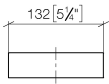

Reserve tissue holder - Brushed Champagne (22kt Gold)

MEM

83 590 780

- width 132mm
- height 35 mm
- 116mm projection

Fits: MEM, CYO

	Brushed Champagne (22kt Gold)	83 590 780-46
	Chrome	83 590 780-00
	Brushed Platinum	83 590 780-06
	Platinum	83 590 780-08
	Dark Chrome	83 590 780-19
	Brushed Durabronze (23kt Gold)	83 590 780-28
	Champagne (22kt Gold)	83 590 780-47
	Brushed Dark Platinum	83 590 780-99

Reserve tissue holder - Brushed Champagne (22kt Gold)

MEM

83 590 780

mm [inches]

83 590 780

Parts for other
finishes can be found
here: [Chrome](#)

Reserve tissue holder - Brushed Champagne (22kt Gold)

MEM