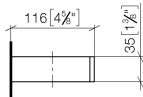

Reserve tissue holder - Brushed Champagne (22kt Gold)

MEM

83 590 780

- width 132mm
- height 35 mm
- 116mm projection

Fits: MEM, CYO

	Brushed Champagne (22kt Gold)	83 590 780-46
	Chrome	83 590 780-00
	Brushed Platinum	83 590 780-06
	Platinum	83 590 780-08
	Dark Chrome	83 590 780-19
	Brushed Durabronze (23kt Gold)	83 590 780-28
	Champagne (22kt Gold)	83 590 780-47
	Brushed Dark Platinum	83 590 780-99

Reserve tissue holder - Brushed Champagne (22kt Gold)

MEM

83 590 780

mm [inches]

83 590 780

Parts for other
finishes can be found
here: [Chrome](#)

Reserve tissue holder - Brushed Champagne (22kt Gold)

MEM