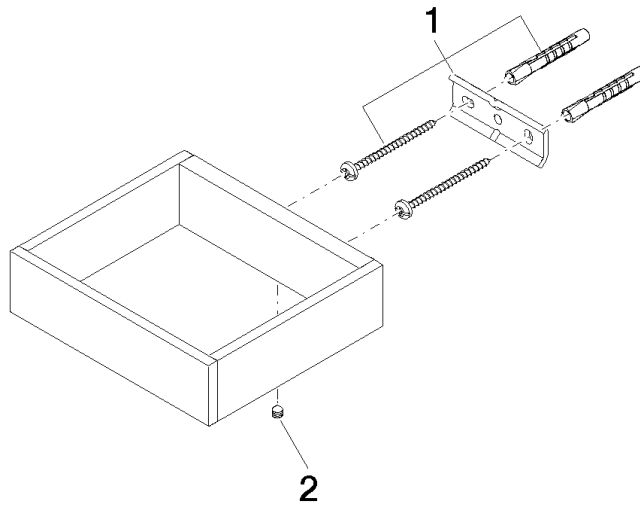

Reserve tissue holder - Brushed Champagne (22kt Gold)

MEM

83 590 780

- width 132mm
- height 35 mm
- 116mm projection

Fits: MEM, CYO

	Brushed Champagne (22kt Gold)	83 590 780-46
	Chrome	83 590 780-00
	Brushed Platinum	83 590 780-06
	Platinum	83 590 780-08
	Dark Chrome	83 590 780-19
	Brushed Durabronze (23kt Gold)	83 590 780-28
	Champagne (22kt Gold)	83 590 780-47
	Brushed Dark Platinum	83 590 780-99

Reserve tissue holder - Brushed Champagne (22kt Gold)

MEM

83 590 780

mm [inches]

83 590 780

Parts for other
finishes can be found
here: [Chrome](#)

Reserve tissue holder - Brushed Champagne (22kt Gold)

MEM

83 590 780

Spare parts list

No.	Item Number	Name	Quantity used	Delivery time
	05 17 20 718 00 90	fixing set	2	2