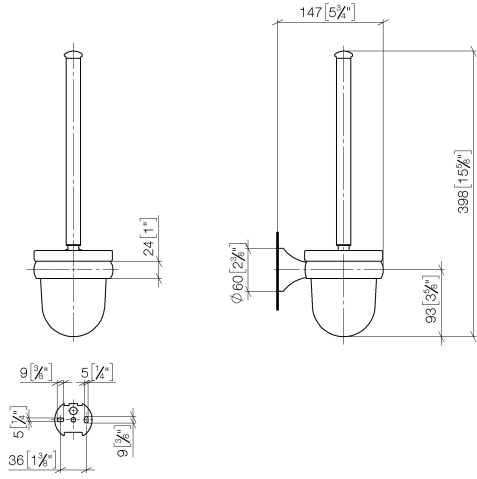

83 900 361

- crystal glass brush holder, matte
- brush head, white
- width 110mm
- height 400 mm
- 147mm projection

	Brushed Platinum	83 900 361-06
	Chrome	83 900 361-00
	Platinum	83 900 361-08
	Durabress (23kt Gold)	83 900 361-09
	Brushed Durabress (23kt Gold)	83 900 361-28
	Brushed Dark Platinum	83 900 361-99

83 900 361

mm [inches]

83 900 361

Parts for other finishes can be found here: [Chrome](#)

Spare parts list

No.	Item Number	Name	Quantity used	Delivery time
1	90 28 22 538 03-06	handle	1	10
2	08 18 50 600 90	brush	1	60
3	90 90 04 000 00 82	glass	1	2
4	04 31 11 140 00 90	pin	1	2
5	05 17 97 507 00 90	fixing set	1	2