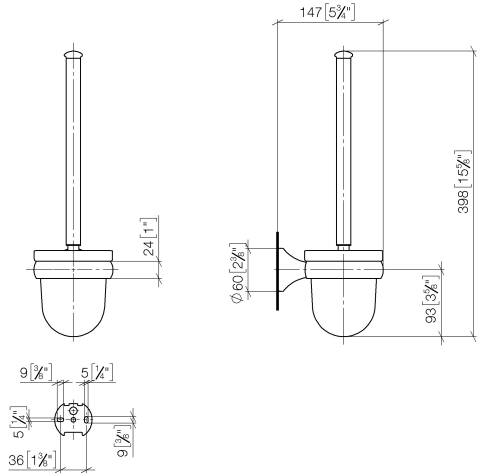

83 900 361

- crystal glass brush holder, matte
- brush head, white
- width 110mm
- height 400 mm
- 147mm projection

	Brushed Dark Platinum	83 900 361-99
	Chrome	83 900 361-00
	Brushed Platinum	83 900 361-06
	Platinum	83 900 361-08
	Durabass (23kt Gold)	83 900 361-09
	Brushed Durabass (23kt Gold)	83 900 361-28

83 900 361

mm [inches]

83 900 361

Parts for other finishes can be found here: [Chrome](#)

Spare parts list

No.	Item Number	Name	Quantity used	Delivery time
1	90 28 22 538 03-99	handle	1	30
2	08 18 50 600 90	brush	1	60
3	90 90 04 000 00 82	glass	1	2
4	04 31 11 140 00 90	pin	1	2
5	05 17 97 507 00 90	fixing set	1	2