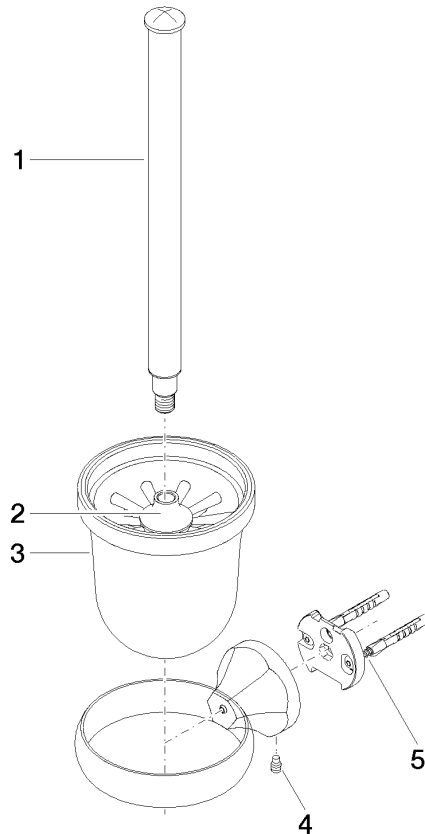

83 900 361

- crystal glass brush holder, matte
- brush head, white
- width 110mm
- height 400 mm
- 147mm projection

	Brushed Dark Platinum	83 900 361-99
	Chrome	83 900 361-00
	Brushed Platinum	83 900 361-06
	Platinum	83 900 361-08
	Durabass (23kt Gold)	83 900 361-09
	Brushed Durabass (23kt Gold)	83 900 361-28

83 900 361

mm [inches]

83 900 361

Parts for other finishes can be found here: [Chrome](#)

Spare parts list

No.	Item Number	Name	Quantity used	Delivery time
1	90 28 22 538 03-99	handle	1	30
2	08 18 50 600 90	brush	1	60
3	90 90 04 000 00 82	glass	1	2
4	04 31 11 140 00 90	pin	1	2
5	05 17 97 507 00 90	fixing set	1	2