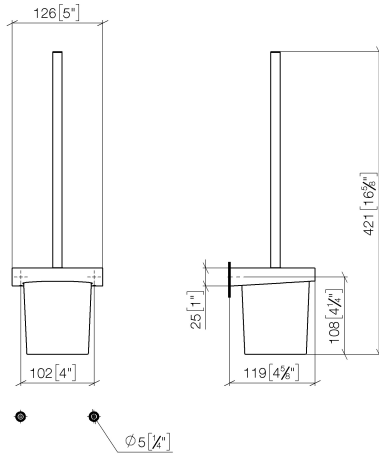

EDITION PRO Toilet brush set wall model - Matte Black

83 900 626

- crystal glass
- brush, matte black
- width 126mm
- height 421 mm
- 119mm projection

	Matte Black	83 900 626-33
	Chrome	83 900 626-00
	Brushed Chrome	83 900 626-93

EDITION PRO Toilet brush set wall model - Matte Black

83 900 626

mm [inches]

EDITION PRO Toilet brush set wall model - Matte Black

83 900 626

Parts for other finishes can be found here: [Chrome](#)

Spare parts list

No.	Item Number	Name	Quantity used	Delivery time
1	90 20 97 507 00-33	handle	1	30
2	90 18 50 601 00 90	brush	1	2
3	90 90 04 008 00 82	glass	1	2
4	08 17 97 506-33	holder	1	30
5	90 31 11 030 00 90	pin	2	2
6	05 17 20 726 02 90	fixing set	1	2
7	08 17 20 726 90	holder	1	2