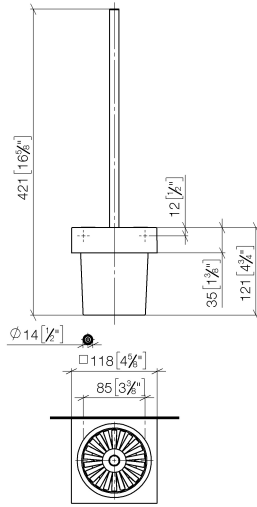

Toilet brush set wall model - Dark Chrome

MEM

83 900 780

- crystal glass brush holder, matte
- brush, matte black
- width 118mm
- height 415 mm
- 118mm projection

Fits: MEM, CL.1, CYO

	Dark Chrome	83 900 780-19
	Chrome	83 900 780-00
	Brushed Platinum	83 900 780-06
	Platinum	83 900 780-08
	Brushed Durabronze (23kt Gold)	83 900 780-28
	Brushed Champagne (22kt Gold)	83 900 780-46
	Champagne (22kt Gold)	83 900 780-47
	Brushed Dark Platinum	83 900 780-99

83 900 780

83 900 780

Parts for other  
finishes can be found  
here: [Chrome](#)