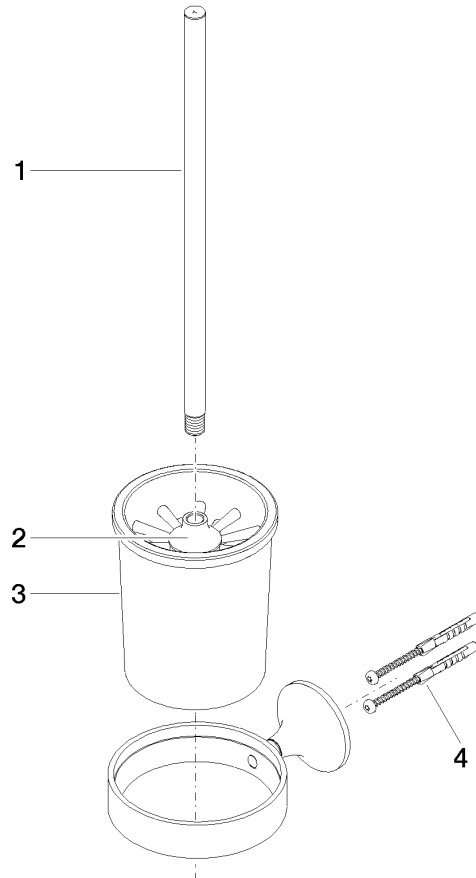

83 900 809

- crystal glass brush holder, matte
- brush, matte black
- width 110mm
- height 421 mm
- 158mm projection

	Chrome	83 900 809-00
	Brushed Platinum	83 900 809-06
	Platinum	83 900 809-08
	Dark Chrome	83 900 809-19
	Brushed Durabronze (23kt Gold)	83 900 809-28
	Brushed Bronze	83 900 809-42
	Brushed Champagne (22kt Gold)	83 900 809-46
	Champagne (22kt Gold)	83 900 809-47
	Brushed Dark Platinum	83 900 809-99

83 900 809

mm [inches]

83 900 809

Parts for other finishes can be found here: Brushed Platinum

### Spare parts list

No.	Item Number	Name	Quantity used	Delivery time
1	90 20 97 507 00-00	handle	1	10
2	90 18 50 601 00 90	brush	1	2
3	90 90 04 008 00 82	glass	1	2
4	05 30 31 025 00 90	fixing set	1	2