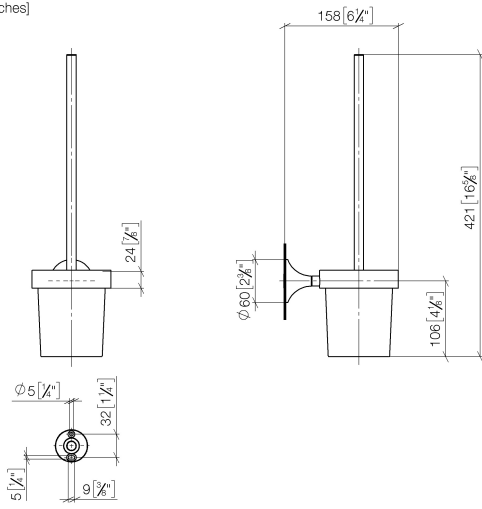

83 900 809

- crystal glass brush holder, matte
- brush, matte black
- width 110mm
- height 421 mm
- 158mm projection

	Chrome	83 900 809-00
	Brushed Platinum	83 900 809-06
	Platinum	83 900 809-08
	Dark Chrome	83 900 809-19
	Brushed Durabronze (23kt Gold)	83 900 809-28
	Brushed Bronze	83 900 809-42
	Brushed Champagne (22kt Gold)	83 900 809-46
	Champagne (22kt Gold)	83 900 809-47
	Brushed Dark Platinum	83 900 809-99

83 900 809

mm [inches]

83 900 809

Parts for other finishes can be found here: Brushed Platinum

### Spare parts list

No.	Item Number	Name	Quantity used	Delivery time
1	90 20 97 507 00-00	handle	1	10
2	90 18 50 601 00 90	brush	1	2
3	90 90 04 008 00 82	glass	1	2
4	05 30 31 025 00 90	fixing set	1	2