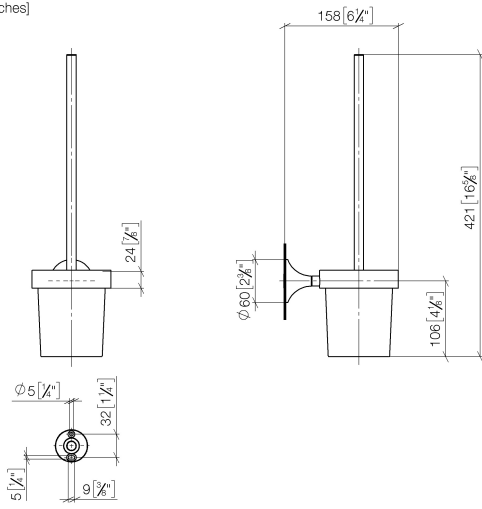

83 900 809

- crystal glass brush holder, matte
- brush, matte black
- width 110mm
- height 421 mm
- 158mm projection

	Brushed Platinum	83 900 809-06
	Chrome	83 900 809-00
	Platinum	83 900 809-08
	Dark Chrome	83 900 809-19
	Brushed Durabronze (23kt Gold)	83 900 809-28
	Brushed Bronze	83 900 809-42
	Brushed Champagne (22kt Gold)	83 900 809-46
	Champagne (22kt Gold)	83 900 809-47
	Brushed Dark Platinum	83 900 809-99

83 900 809

mm [inches]

83 900 809

Parts for other finishes can be found here: [Chrome](#)

Spare parts list

No.	Item Number	Name	Quantity used	Delivery time
1	90 20 97 507 00-06	handle	1	10
2	90 18 50 601 00 90	brush	1	2
3	90 90 04 008 00 82	glass	1	2
4	05 30 31 025 00 90	fixing set	1	2