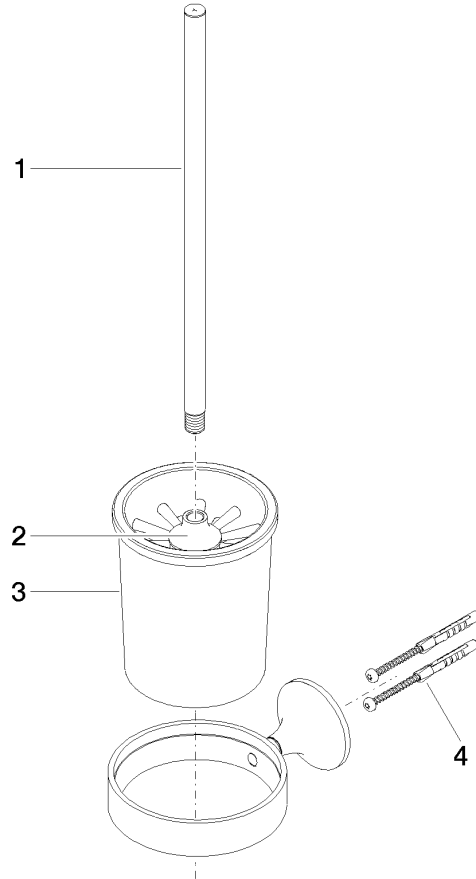

83 900 809

- crystal glass brush holder, matte
- brush, matte black
- width 110mm
- height 421 mm
- 158mm projection

	Brushed Platinum	83 900 809-06
	Chrome	83 900 809-00
	Platinum	83 900 809-08
	Dark Chrome	83 900 809-19
	Brushed Durabronze (23kt Gold)	83 900 809-28
	Brushed Bronze	83 900 809-42
	Brushed Champagne (22kt Gold)	83 900 809-46
	Champagne (22kt Gold)	83 900 809-47
	Brushed Dark Platinum	83 900 809-99

83 900 809

mm [inches]

83 900 809

Parts for other finishes can be found here: [Chrome](#)

Spare parts list

No.	Item Number	Name	Quantity used	Delivery time
1	90 20 97 507 00-06	handle	1	10
2	90 18 50 601 00 90	brush	1	2
3	90 90 04 008 00 82	glass	1	2
4	05 30 31 025 00 90	fixing set	1	2