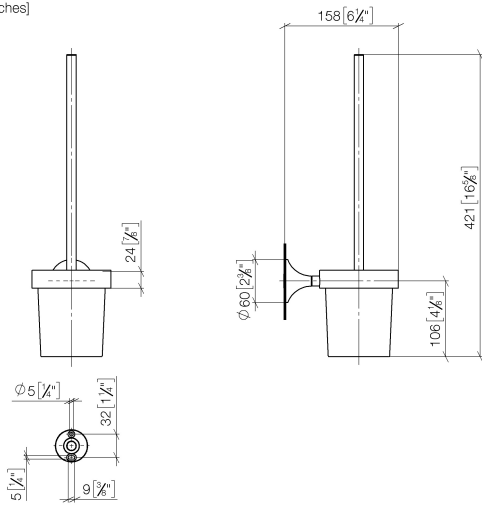

83 900 809

- crystal glass brush holder, matte
- brush, matte black
- width 110mm
- height 421 mm
- 158mm projection

	Platinum	83 900 809-08
	Chrome	83 900 809-00
	Brushed Platinum	83 900 809-06
	Dark Chrome	83 900 809-19
	Brushed Durabronze (23kt Gold)	83 900 809-28
	Brushed Bronze	83 900 809-42
	Brushed Champagne (22kt Gold)	83 900 809-46
	Champagne (22kt Gold)	83 900 809-47
	Brushed Dark Platinum	83 900 809-99

83 900 809

mm [inches]

83 900 809

Parts for other finishes can be found here: [Chrome](#)

### Spare parts list

No.	Item Number	Name	Quantity used	Delivery time
1	90 20 97 507 00-08	handle	1	40
2	90 18 50 601 00 90	brush	1	2
3	90 90 04 008 00 82	glass	1	2
4	05 30 31 025 00 90	fixing set	1	2