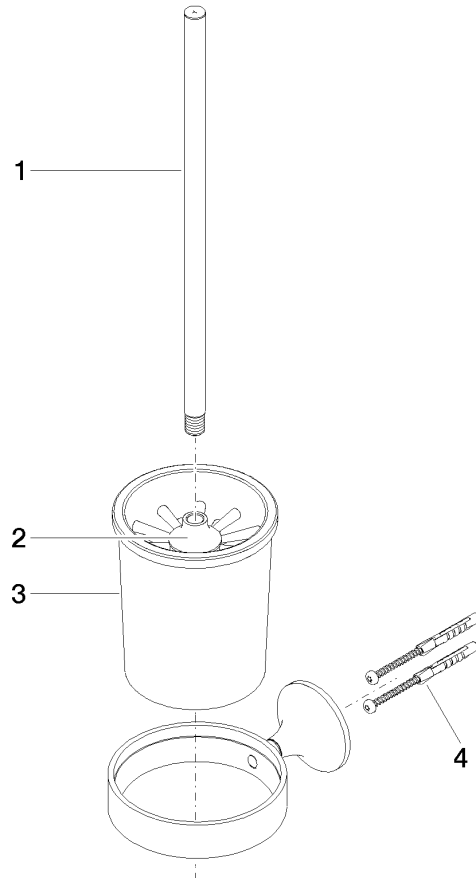

83 900 809

- crystal glass brush holder, matte
- brush, matte black
- width 110mm
- height 421 mm
- 158mm projection

	Platinum	83 900 809-08
	Chrome	83 900 809-00
	Brushed Platinum	83 900 809-06
	Dark Chrome	83 900 809-19
	Brushed Durabronze (23kt Gold)	83 900 809-28
	Brushed Bronze	83 900 809-42
	Brushed Champagne (22kt Gold)	83 900 809-46
	Champagne (22kt Gold)	83 900 809-47
	Brushed Dark Platinum	83 900 809-99

83 900 809

mm [inches]

83 900 809

Parts for other finishes can be found here: [Chrome](#)

### Spare parts list

No.	Item Number	Name	Quantity used	Delivery time
1	90 20 97 507 00-08	handle	1	40
2	90 18 50 601 00 90	brush	1	2
3	90 90 04 008 00 82	glass	1	2
4	05 30 31 025 00 90	fixing set	1	2