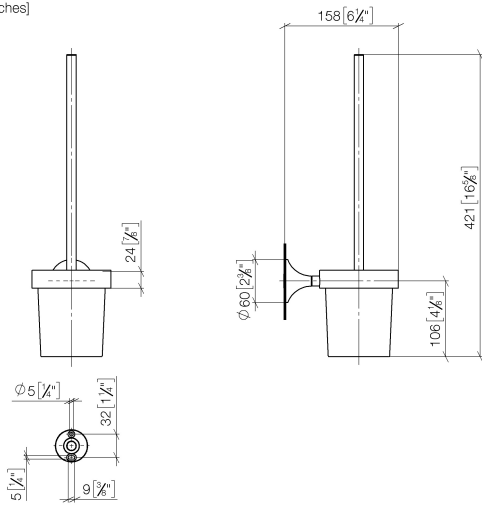

83 900 809

- crystal glass brush holder, matte
- brush, matte black
- width 110mm
- height 421 mm
- 158mm projection

	Dark Chrome	83 900 809-19
	Chrome	83 900 809-00
	Brushed Platinum	83 900 809-06
	Platinum	83 900 809-08
	Brushed Durabronze (23kt Gold)	83 900 809-28
	Brushed Bronze	83 900 809-42
	Brushed Champagne (22kt Gold)	83 900 809-46
	Champagne (22kt Gold)	83 900 809-47
	Brushed Dark Platinum	83 900 809-99

83 900 809

mm [inches]

83 900 809

Parts for other
finishes can be found
here: [Chrome](#)