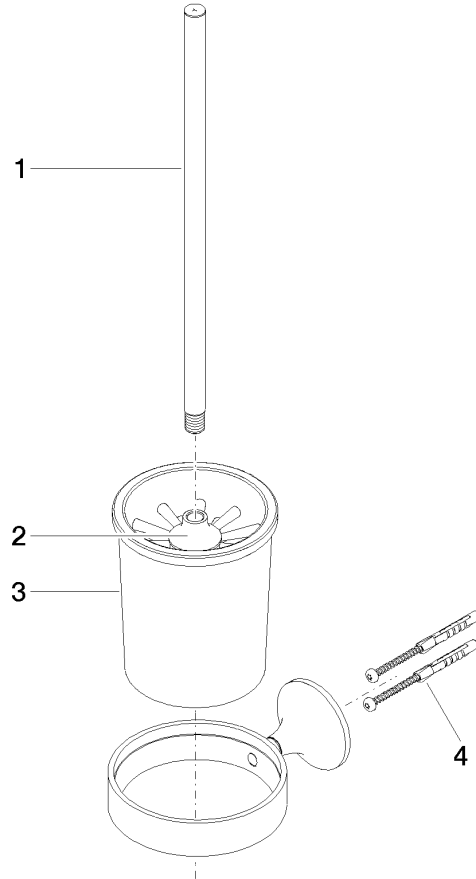

83 900 809

- crystal glass brush holder, matte
- brush, matte black
- width 110mm
- height 421 mm
- 158mm projection

	Brushed Durabronz (23kt Gold)	83 900 809-28
	Chrome	83 900 809-00
	Brushed Platinum	83 900 809-06
	Platinum	83 900 809-08
	Dark Chrome	83 900 809-19
	Brushed Bronze	83 900 809-42
	Brushed Champagne (22kt Gold)	83 900 809-46
	Champagne (22kt Gold)	83 900 809-47
	Brushed Dark Platinum	83 900 809-99

83 900 809

mm [inches]

83 900 809

Parts for other finishes can be found here: [Chrome](#)

Spare parts list

No.	Item Number	Name	Quantity used	Delivery time
1	90 20 97 507 00-28	handle	1	20
2	90 18 50 601 00 90	brush	1	2
3	90 90 04 008 00 82	glass	1	2
4	05 30 31 025 00 90	fixing set	1	2