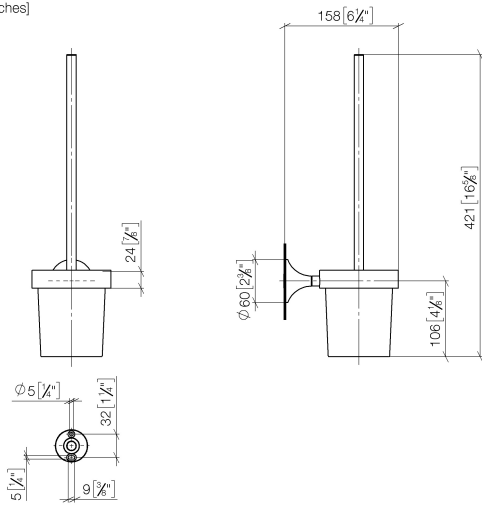

83 900 809

- crystal glass brush holder, matte
- brush, matte black
- width 110mm
- height 421 mm
- 158mm projection

	Brushed Champagne (22kt Gold)	83 900 809-46
	Chrome	83 900 809-00
	Brushed Platinum	83 900 809-06
	Platinum	83 900 809-08
	Dark Chrome	83 900 809-19
	Brushed Durabronze (23kt Gold)	83 900 809-28
	Brushed Bronze	83 900 809-42
	Champagne (22kt Gold)	83 900 809-47
	Brushed Dark Platinum	83 900 809-99

83 900 809

mm [inches]

83 900 809

Parts for other  
finishes can be found  
here: [Chrome](#)