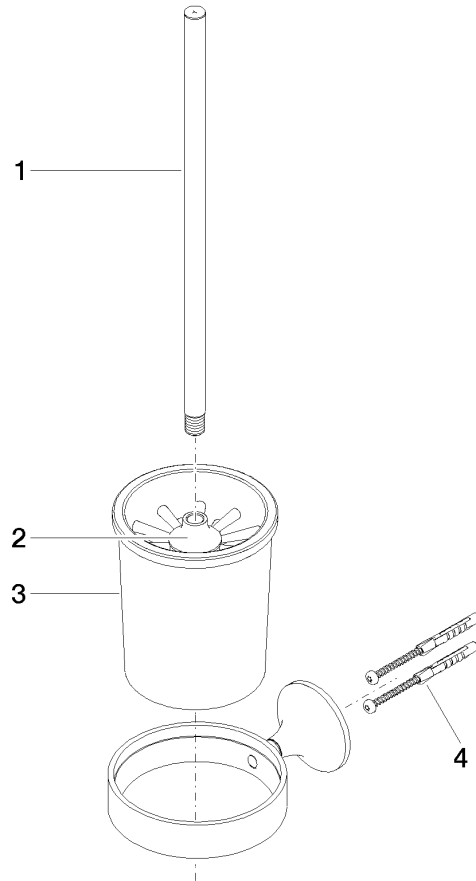

83 900 809

- crystal glass brush holder, matte
- brush, matte black
- width 110mm
- height 421 mm
- 158mm projection

	Brushed Dark Platinum	83 900 809-99
	Chrome	83 900 809-00
	Brushed Platinum	83 900 809-06
	Platinum	83 900 809-08
	Dark Chrome	83 900 809-19
	Brushed Durabronze (23kt Gold)	83 900 809-28
	Brushed Bronze	83 900 809-42
	Brushed Champagne (22kt Gold)	83 900 809-46
	Champagne (22kt Gold)	83 900 809-47

83 900 809

mm [inches]

83 900 809

Parts for other finishes can be found here: [Chrome](#)

### Spare parts list

No.	Item Number	Name	Quantity used	Delivery time
1	90 20 97 507 00-99	handle	1	30
2	90 18 50 601 00 90	brush	1	2
3	90 90 04 008 00 82	glass	1	2
4	05 30 31 025 00 90	fixing set	1	2