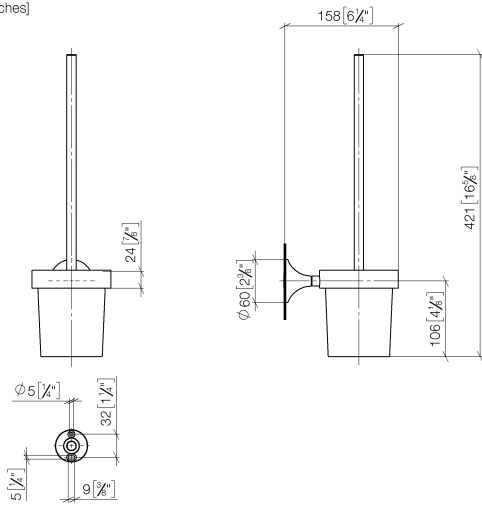

83 900 809

- crystal glass brush holder, matte
- brush, matte black
- width 110mm
- height 421 mm
- 158mm projection

	Brushed Dark Platinum	83 900 809-99
	Chrome	83 900 809-00
	Brushed Platinum	83 900 809-06
	Platinum	83 900 809-08
	Dark Chrome	83 900 809-19
	Brushed Durabronze (23kt Gold)	83 900 809-28
	Brushed Bronze	83 900 809-42
	Brushed Champagne (22kt Gold)	83 900 809-46
	Champagne (22kt Gold)	83 900 809-47

83 900 809

mm [inches]

83 900 809

Parts for other finishes can be found here: [Chrome](#)

### Spare parts list

No.	Item Number	Name	Quantity used	Delivery time
1	90 20 97 507 00-99	handle	1	30
2	90 18 50 601 00 90	brush	1	2
3	90 90 04 008 00 82	glass	1	2
4	05 30 31 025 00 90	fixing set	1	2