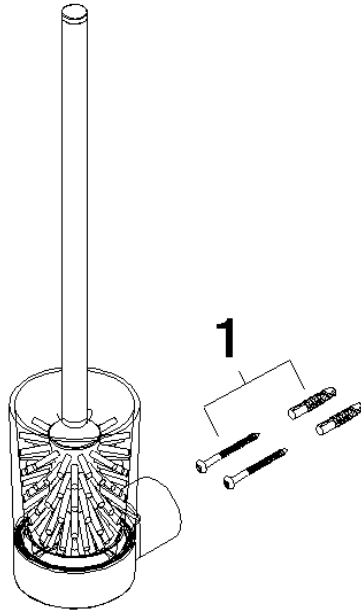

## Toilet brush set wall model - Chrome

---

83 900 832

- crystal glass brush holder, matte
- brush, matte black
- width 80mm
- height 431 mm
- 109mm projection

Chrome

83 900 832-00 0010

Soft Black

83 900 832-69 0010

## Toilet brush set wall model - Chrome

---

83 900 832

**Toilet brush set wall model - Chrome**

83 900 832

Parts for other finishes can be found here: [Soft Black](#)

**Spare parts list**

No.	Item Number	Name	Quantity used	Delivery time
1	05 30 31 025 00 90	fixing set	1	2