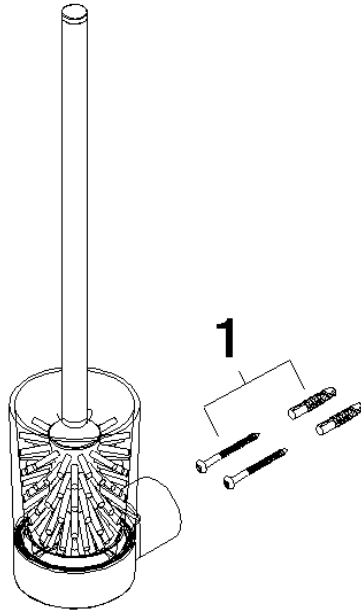

Toilet brush set wall model - Soft Black

83 900 832

- crystal glass brush holder, matte
- brush, matte black
- width 80mm
- height 431 mm
- 109mm projection

	Soft Black	83 900 832-69 0010
	Chrome	83 900 832-00 0010

Toilet brush set wall model - Soft Black

83 900 832

Toilet brush set wall model - Soft Black

83 900 832

Parts for other finishes can be found here: [Chrome](#)

Spare parts list

No.	Item Number	Name	Quantity used	Delivery time
1	05 30 31 025 00 90	fixing set	1	2