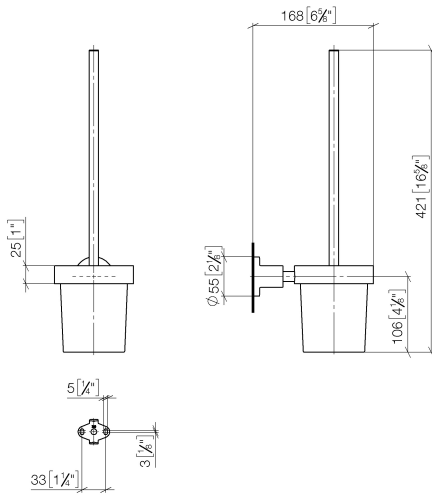

83 900 892

- crystal glass brush holder, matte
- brush, matte black
- width 110mm
- height 415 mm
- 180mm projection

	Dark Chrome	83 900 892-19
	Chrome	83 900 892-00
	Brushed Platinum	83 900 892-06
	Platinum	83 900 892-08
	Brushed Durabronze (23kt Gold)	83 900 892-28
	Matte Black	83 900 892-33
	Brushed Champagne (22kt Gold)	83 900 892-46
	Champagne (22kt Gold)	83 900 892-47
	Brushed Chrome	83 900 892-93
	Brushed Dark Platinum	83 900 892-99

83 900 892

mm [inches]

83 900 892

Parts for other
finishes can be found
here: [Chrome](#)