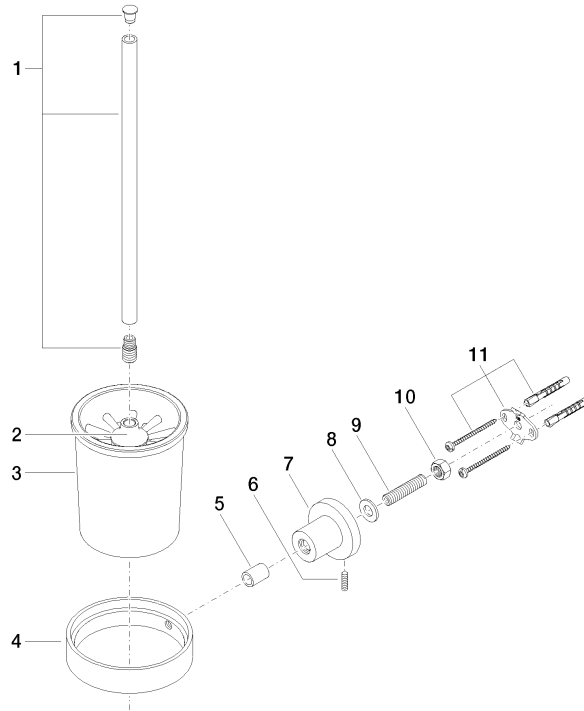

83 900 892

- crystal glass brush holder, matte
- brush, matte black
- width 110mm
- height 415 mm
- 180mm projection

	Brushed Bronze	83 900 892-42
	Chrome	83 900 892-00
	Brushed Platinum	83 900 892-06
	Platinum	83 900 892-08
	Dark Chrome	83 900 892-19
	Brushed Durabronze (23kt Gold)	83 900 892-28
	Matte Black	83 900 892-33
	Brushed Champagne (22kt Gold)	83 900 892-46
	Champagne (22kt Gold)	83 900 892-47
	Brushed Chrome	83 900 892-93
	Brushed Dark Platinum	83 900 892-99

83 900 892

mm [inches]

83 900 892

Product version from 4/1/2024

Parts for other finishes can be found here: [Chrome](#)

TARA Toilet brush set wall model - Brushed Bronze

TARA

83 900 892

Spare parts list

Product version from 4/1/2024

No.	Item Number	Name	Quantity used	Delivery time
	90 20 97 507 00-42	handle	11	30