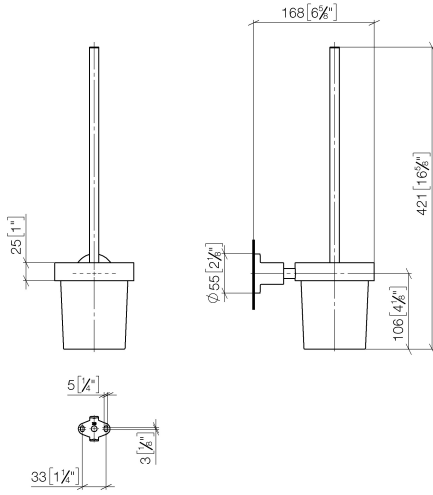

83 900 892

- crystal glass brush holder, matte
- brush, matte black
- width 110mm
- height 415 mm
- 180mm projection

	Brushed Bronze	83 900 892-42
	Chrome	83 900 892-00
	Brushed Platinum	83 900 892-06
	Platinum	83 900 892-08
	Dark Chrome	83 900 892-19
	Brushed Durabronze (23kt Gold)	83 900 892-28
	Matte Black	83 900 892-33
	Brushed Champagne (22kt Gold)	83 900 892-46
	Champagne (22kt Gold)	83 900 892-47
	Brushed Chrome	83 900 892-93
	Brushed Dark Platinum	83 900 892-99

83 900 892

mm [inches]

83 900 892

Product version from 4/1/2024

Parts for other finishes can be found here: [Chrome](#)

TARA Toilet brush set wall model - Brushed Bronze

TARA

83 900 892

Spare parts list

Product version from 4/1/2024

No.	Item Number	Name	Quantity used	Delivery time
	90 20 97 507 00-42	handle	11	30