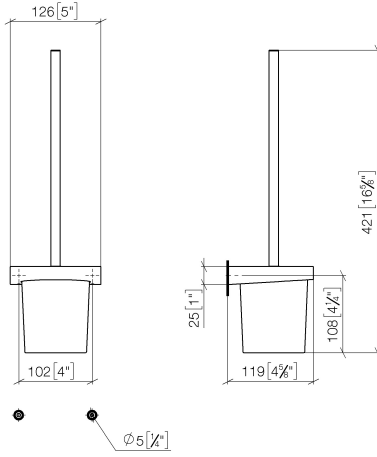

Toilet brush set wall model - Dark Chrome

CL.1

83 900 970

- crystal glass
- brush, matte black
- width 126mm
- height 415 mm
- 120mm projection

Fits: CL.1, LISSÉ, META

	Dark Chrome	83 900 970-19
	Chrome	83 900 970-00
	Brushed Platinum	83 900 970-06
	Light Gold	83 900 970-26
	Brushed Light Gold	83 900 970-27
	Brushed Durabronze (23kt Gold)	83 900 970-28
	Matte Black	83 900 970-33
	Brushed Bronze	83 900 970-42
	Brushed Champagne (22kt Gold)	83 900 970-46
	Champagne (22kt Gold)	83 900 970-47
	Brushed Chrome	83 900 970-93
	Brushed Dark Platinum	83 900 970-99

83 900 970

mm [inches]

83 900 970

Parts for other
finishes can be found
here: [Chrome](#)