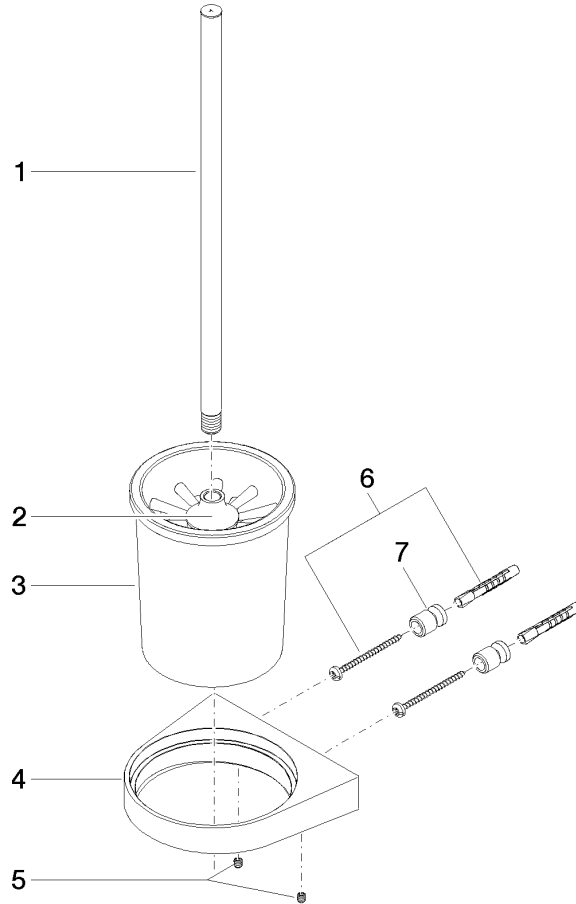

Toilet brush set wall model - Light Gold

CL.1

83 900 970

- crystal glass
- brush, matte black
- width 126mm
- height 415 mm
- 120mm projection

Fits: CL.1, LISSÉ, META

	Light Gold	83 900 970-26
	Chrome	83 900 970-00
	Brushed Platinum	83 900 970-06
	Dark Chrome	83 900 970-19
	Brushed Light Gold	83 900 970-27
	Brushed Durabrass (23kt Gold)	83 900 970-28
	Matte Black	83 900 970-33
	Brushed Bronze	83 900 970-42
	Brushed Champagne (22kt Gold)	83 900 970-46
	Champagne (22kt Gold)	83 900 970-47
	Brushed Chrome	83 900 970-93
	Brushed Dark Platinum	83 900 970-99

83 900 970

mm [inches]

83 900 970

Parts for other finishes can be found here: [Chrome](#)

### Spare parts list

No.	Item Number	Name	Quantity used	Delivery time
1	90 20 97 507 00-26	handle	1	30
2	90 18 50 601 00 90	brush	1	2
3	90 90 04 008 00 82	glass	1	2
4	08 17 97 506-26	holder	1	60
5	90 31 11 030 00 90	pin	2	2
6	05 17 20 726 02 90	fixing set	1	2
7	08 17 20 726 90	holder	2	2