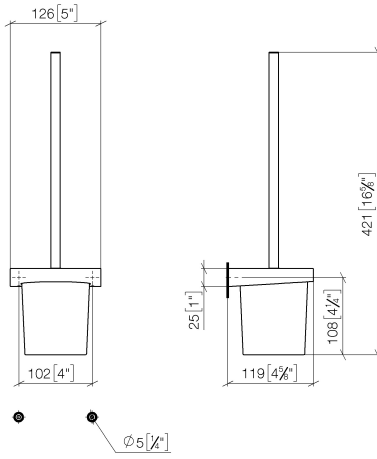

Toilet brush set wall model - Light Gold

CL.1

83 900 970

- crystal glass
- brush, matte black
- width 126mm
- height 415 mm
- 120mm projection

Fits: CL.1, LISSÉ, META

	Light Gold	83 900 970-26
	Chrome	83 900 970-00
	Brushed Platinum	83 900 970-06
	Dark Chrome	83 900 970-19
	Brushed Light Gold	83 900 970-27
	Brushed Durabrass (23kt Gold)	83 900 970-28
	Matte Black	83 900 970-33
	Brushed Bronze	83 900 970-42
	Brushed Champagne (22kt Gold)	83 900 970-46
	Champagne (22kt Gold)	83 900 970-47
	Brushed Chrome	83 900 970-93
	Brushed Dark Platinum	83 900 970-99

83 900 970

mm [inches]

83 900 970

Parts for other finishes can be found here: [Chrome](#)

### Spare parts list

No.	Item Number	Name	Quantity used	Delivery time
1	90 20 97 507 00-26	handle	1	30
2	90 18 50 601 00 90	brush	1	2
3	90 90 04 008 00 82	glass	1	2
4	08 17 97 506-26	holder	1	60
5	90 31 11 030 00 90	pin	2	2
6	05 17 20 726 02 90	fixing set	1	2
7	08 17 20 726 90	holder	2	2