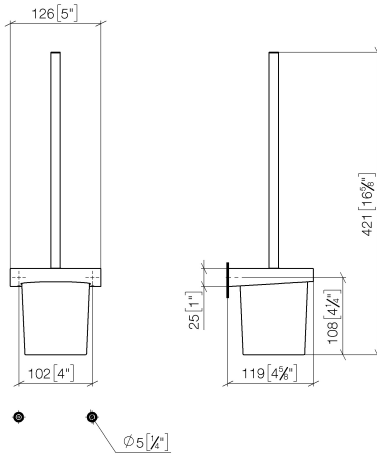

Toilet brush set wall model - Matte Black

CL.1

83 900 970

- crystal glass
- brush, matte black
- width 126mm
- height 415 mm
- 120mm projection

Fits: CL.1, LISSÉ, META

	Matte Black	83 900 970-33
	Chrome	83 900 970-00
	Brushed Platinum	83 900 970-06
	Dark Chrome	83 900 970-19
	Light Gold	83 900 970-26
	Brushed Light Gold	83 900 970-27
	Brushed Durabronze (23kt Gold)	83 900 970-28
	Brushed Bronze	83 900 970-42
	Brushed Champagne (22kt Gold)	83 900 970-46
	Champagne (22kt Gold)	83 900 970-47
	Brushed Chrome	83 900 970-93
	Brushed Dark Platinum	83 900 970-99

83 900 970

mm [inches]

83 900 970

Parts for other finishes can be found here: [Chrome](#)

Spare parts list

No.	Item Number	Name	Quantity used	Delivery time
1	90 20 97 507 00-33	handle	1	30
2	90 18 50 601 00 90	brush	1	2
3	90 90 04 008 00 82	glass	1	2
4	08 17 97 506-33	holder	1	30
5	90 31 11 030 00 90	pin	2	2
6	05 17 20 726 02 90	fixing set	1	2
7	08 17 20 726 90	holder	2	2