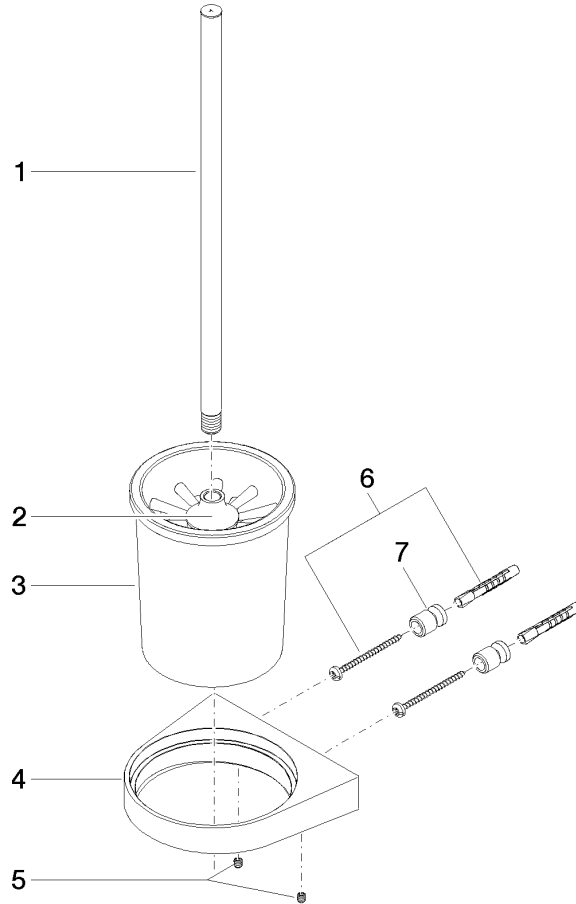

Toilet brush set wall model - Champagne (22kt Gold)

CL.1

83 900 970

- crystal glass
- brush, matte black
- width 126mm
- height 415 mm
- 120mm projection

Fits: CL.1, LISSÉ, META

	Champagne (22kt Gold)	83 900 970-47
	Chrome	83 900 970-00
	Brushed Platinum	83 900 970-06
	Dark Chrome	83 900 970-19
	Light Gold	83 900 970-26
	Brushed Light Gold	83 900 970-27
	Brushed Durabronze (23kt Gold)	83 900 970-28
	Matte Black	83 900 970-33
	Brushed Bronze	83 900 970-42
	Brushed Champagne (22kt Gold)	83 900 970-46
	Brushed Chrome	83 900 970-93
	Brushed Dark Platinum	83 900 970-99

83 900 970

mm [inches]

83 900 970

Parts for other finishes can be found here: [Chrome](#)

### Spare parts list

No.	Item Number	Name	Quantity used	Delivery time
1	90 20 97 507 00-47	handle	1	60
2	90 18 50 601 00 90	brush	1	2
3	90 90 04 008 00 82	glass	1	2
4	08 17 97 506-47	holder	1	60
5	90 31 11 030 00 90	pin	2	2
6	05 17 20 726 02 90	fixing set	1	2
7	08 17 20 726 90	holder	2	2