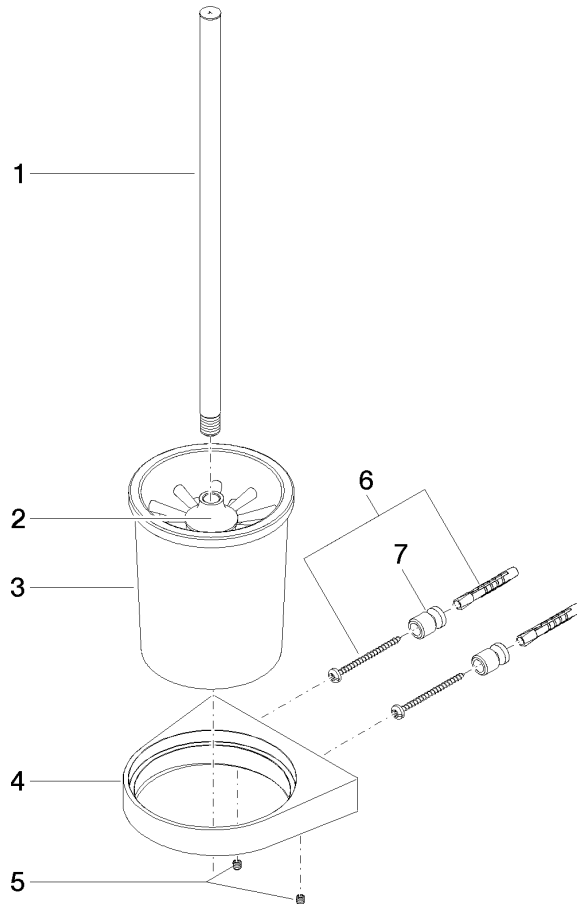

83 900 970

- crystal glass
- brush, matte black
- width 126mm
- height 415 mm
- 120mm projection

Fits: CL.1, LISSÉ, META

	Brushed Chrome	83 900 970-93
	Chrome	83 900 970-00
	Brushed Platinum	83 900 970-06
	Dark Chrome	83 900 970-19
	Light Gold	83 900 970-26
	Brushed Light Gold	83 900 970-27
	Brushed Durabronze (23kt Gold)	83 900 970-28
	Matte Black	83 900 970-33
	Brushed Bronze	83 900 970-42
	Brushed Champagne (22kt Gold)	83 900 970-46
	Champagne (22kt Gold)	83 900 970-47
	Brushed Dark Platinum	83 900 970-99

83 900 970

mm [inches]

83 900 970

Parts for other finishes can be found here: [Chrome](#)

### Spare parts list

No.	Item Number	Name	Quantity used	Delivery time
1	90 20 97 507 00-93	handle	1	20
2	90 18 50 601 00 90	brush	1	2
3	90 90 04 008 00 82	glass	1	2
4	08 17 97 506-93	holder	1	20
5	90 31 11 030 00 90	pin	2	2
6	05 17 20 726 02 90	fixing set	1	2
7	08 17 20 726 90	holder	2	2