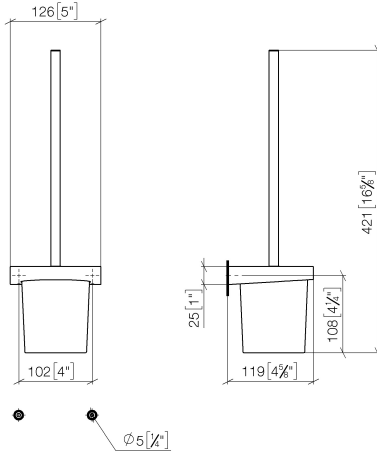

83 900 970

- crystal glass
- brush, matte black
- width 126mm
- height 415 mm
- 120mm projection

Fits: CL.1, LISSÉ, META

	Brushed Chrome	83 900 970-93
	Chrome	83 900 970-00
	Brushed Platinum	83 900 970-06
	Dark Chrome	83 900 970-19
	Light Gold	83 900 970-26
	Brushed Light Gold	83 900 970-27
	Brushed Durabronze (23kt Gold)	83 900 970-28
	Matte Black	83 900 970-33
	Brushed Bronze	83 900 970-42
	Brushed Champagne (22kt Gold)	83 900 970-46
	Champagne (22kt Gold)	83 900 970-47
	Brushed Dark Platinum	83 900 970-99

83 900 970

mm [inches]

83 900 970

Parts for other finishes can be found here: [Chrome](#)

### Spare parts list

No.	Item Number	Name	Quantity used	Delivery time
1	90 20 97 507 00-93	handle	1	20
2	90 18 50 601 00 90	brush	1	2
3	90 90 04 008 00 82	glass	1	2
4	08 17 97 506-93	holder	1	20
5	90 31 11 030 00 90	pin	2	2
6	05 17 20 726 02 90	fixing set	1	2
7	08 17 20 726 90	holder	2	2