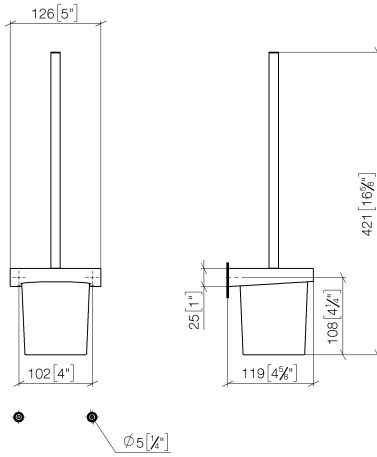

83 900 970

- crystal glass
- brush, matte black
- width 126mm
- height 415 mm
- 120mm projection

Fits: CL.1, LISSÉ, META

	Brushed Dark Platinum	83 900 970-99
	Chrome	83 900 970-00
	Brushed Platinum	83 900 970-06
	Dark Chrome	83 900 970-19
	Light Gold	83 900 970-26
	Brushed Light Gold	83 900 970-27
	Brushed Durabronze (23kt Gold)	83 900 970-28
	Matte Black	83 900 970-33
	Brushed Bronze	83 900 970-42
	Brushed Champagne (22kt Gold)	83 900 970-46
	Champagne (22kt Gold)	83 900 970-47
	Brushed Chrome	83 900 970-93

83 900 970

mm [inches]

83 900 970

Parts for other finishes can be found here: [Chrome](#)

### Spare parts list

No.	Item Number	Name	Quantity used	Delivery time
1	90 20 97 507 00-99	handle	1	30
2	90 18 50 601 00 90	brush	1	2
3	90 90 04 008 00 82	glass	1	2
4	08 17 97 506-99	holder	1	30
5	90 31 11 030 00 90	pin	2	2
6	05 17 20 726 02 90	fixing set	1	2
7	08 17 20 726 90	holder	2	2