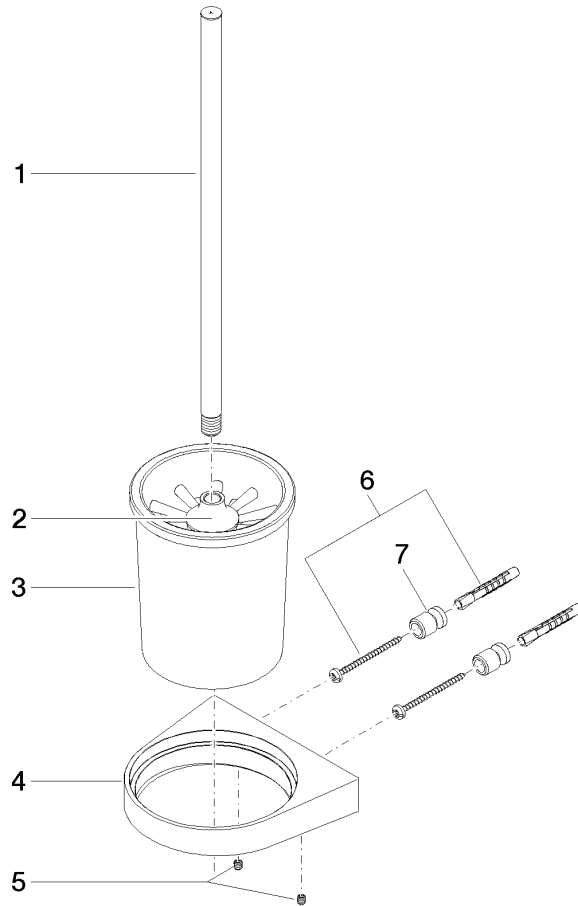

83 900 970

- crystal glass
- brush, matte black
- width 126mm
- height 415 mm
- 120mm projection

Fits: CL.1, LISSÉ, META

	Brushed Dark Platinum	83 900 970-99
	Chrome	83 900 970-00
	Brushed Platinum	83 900 970-06
	Dark Chrome	83 900 970-19
	Light Gold	83 900 970-26
	Brushed Light Gold	83 900 970-27
	Brushed Durabronze (23kt Gold)	83 900 970-28
	Matte Black	83 900 970-33
	Brushed Bronze	83 900 970-42
	Brushed Champagne (22kt Gold)	83 900 970-46
	Champagne (22kt Gold)	83 900 970-47
	Brushed Chrome	83 900 970-93

83 900 970

mm [inches]

83 900 970

Parts for other finishes can be found here: [Chrome](#)

### Spare parts list

No.	Item Number	Name	Quantity used	Delivery time
1	90 20 97 507 00-99	handle	1	30
2	90 18 50 601 00 90	brush	1	2
3	90 90 04 008 00 82	glass	1	2
4	08 17 97 506-99	holder	1	30
5	90 31 11 030 00 90	pin	2	2
6	05 17 20 726 02 90	fixing set	1	2
7	08 17 20 726 90	holder	2	2