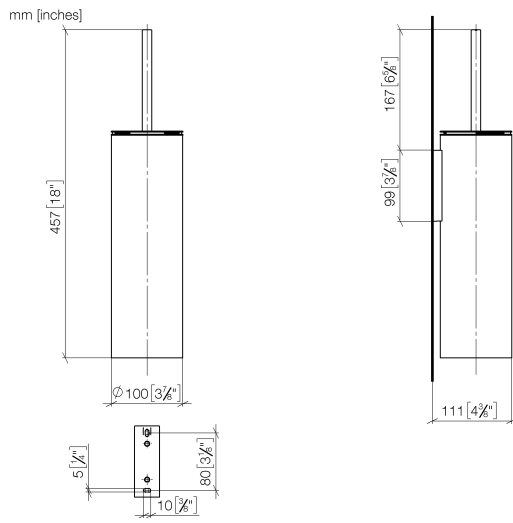

83 910 979

- brush, matte black
- width 100mm
- height 456 mm
- 110mm projection

Fits: MADISON, MEM, TARA, CL.1, LISSÉ,  
VAIA, META, CYO

	Brushed Platinum	83 910 979-06
	Chrome	83 910 979-00
	Platinum	83 910 979-08
	Dark Chrome	83 910 979-19
	Light Gold	83 910 979-26
	Brushed Light Gold	83 910 979-27
	Brushed Durabronze (23kt Gold)	83 910 979-28
	Matte Black	83 910 979-33
	Brushed Bronze	83 910 979-42
	Brushed Champagne (22kt Gold)	83 910 979-46
	Brushed Chrome	83 910 979-93
	Brushed Dark Platinum	83 910 979-99

83 910 979

83 910 979

Parts for other finishes can be found here: [Chrome](#)

### Spare parts list

No.	Item Number	Name	Quantity used	Delivery time
1	90 20 97 505 01-06	handle	1	10
2	90 18 50 601 00 90	brush	1	2
3	08 18 40 524 90	insert	1	2
4	90 30 30 014 00 90	screw	1	2
5	08 23 01 503-06	casing	1	10
6	05 30 31 025 00 90	fixing set	2	2
7	05 18 40 287 00 90	holder	1	2