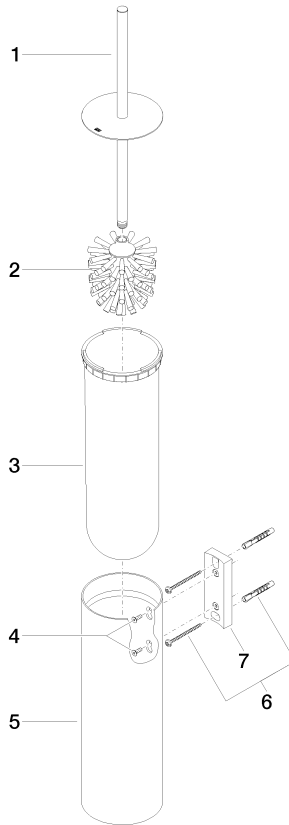

83 910 979

- brush, matte black
- width 100mm
- height 456 mm
- 110mm projection

Fits: MADISON, MEM, TARA, CL.1, LISSÉ,  
VAIA, META, CYO

	Brushed Platinum	83 910 979-06
	Chrome	83 910 979-00
	Platinum	83 910 979-08
	Dark Chrome	83 910 979-19
	Light Gold	83 910 979-26
	Brushed Light Gold	83 910 979-27
	Brushed Durabronze (23kt Gold)	83 910 979-28
	Matte Black	83 910 979-33
	Brushed Bronze	83 910 979-42
	Brushed Champagne (22kt Gold)	83 910 979-46
	Brushed Chrome	83 910 979-93
	Brushed Dark Platinum	83 910 979-99

83 910 979

83 910 979

Parts for other finishes can be found here: [Chrome](#)

### Spare parts list

No.	Item Number	Name	Quantity used	Delivery time
1	90 20 97 505 01-06	handle	1	10
2	90 18 50 601 00 90	brush	1	2
3	08 18 40 524 90	insert	1	2
4	90 30 30 014 00 90	screw	1	2
5	08 23 01 503-06	casing	1	10
6	05 30 31 025 00 90	fixing set	2	2
7	05 18 40 287 00 90	holder	1	2