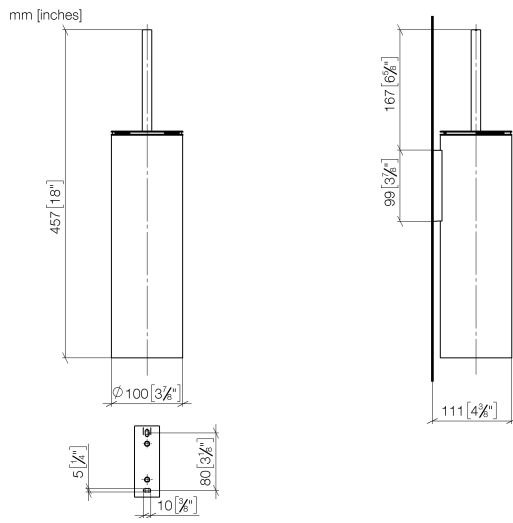

83 910 979

- brush, matte black
- width 100mm
- height 456 mm
- 110mm projection

Fits: MADISON, MEM, TARA, CL.1, LISSÉ,  
VAIA, META, CYO

	Platinum	83 910 979-08
	Chrome	83 910 979-00
	Brushed Platinum	83 910 979-06
	Dark Chrome	83 910 979-19
	Light Gold	83 910 979-26
	Brushed Light Gold	83 910 979-27
	Brushed Durabronze (23kt Gold)	83 910 979-28
	Matte Black	83 910 979-33
	Brushed Bronze	83 910 979-42
	Brushed Champagne (22kt Gold)	83 910 979-46
	Brushed Chrome	83 910 979-93
	Brushed Dark Platinum	83 910 979-99

83 910 979

83 910 979

Parts for other finishes can be found here: [Chrome](#)

### Spare parts list

No.	Item Number	Name	Quantity used	Delivery time
1	90 20 97 505 01-08	handle	1	40
2	90 18 50 601 00 90	brush	1	2
3	08 18 40 524 90	insert	1	2
4	90 30 30 014 00 90	screw	1	2
5	08 23 01 503-08	casing	1	40
6	05 30 31 025 00 90	fixing set	2	2
7	05 18 40 287 00 90	holder	1	2