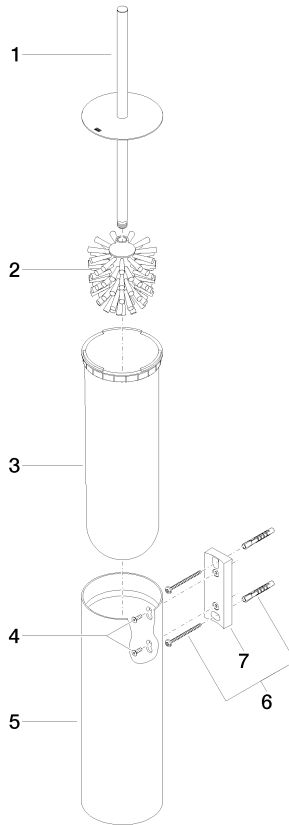

83 910 979

- brush, matte black
- width 100mm
- height 456 mm
- 110mm projection

Fits: MADISON, MEM, TARA, CL.1, LISSÉ,  
VAIA, META, CYO

	Platinum	83 910 979-08
	Chrome	83 910 979-00
	Brushed Platinum	83 910 979-06
	Dark Chrome	83 910 979-19
	Light Gold	83 910 979-26
	Brushed Light Gold	83 910 979-27
	Brushed Durabronze (23kt Gold)	83 910 979-28
	Matte Black	83 910 979-33
	Brushed Bronze	83 910 979-42
	Brushed Champagne (22kt Gold)	83 910 979-46
	Brushed Chrome	83 910 979-93
	Brushed Dark Platinum	83 910 979-99

83 910 979

83 910 979

Parts for other finishes can be found here: [Chrome](#)

### Spare parts list

No.	Item Number	Name	Quantity used	Delivery time
1	90 20 97 505 01-08	handle	1	40
2	90 18 50 601 00 90	brush	1	2
3	08 18 40 524 90	insert	1	2
4	90 30 30 014 00 90	screw	1	2
5	08 23 01 503-08	casing	1	40
6	05 30 31 025 00 90	fixing set	2	2
7	05 18 40 287 00 90	holder	1	2