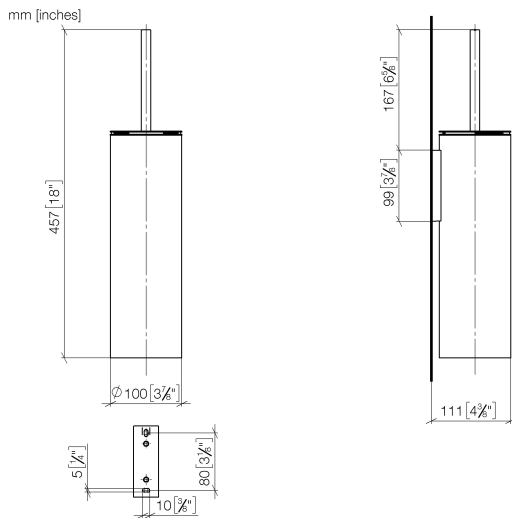

83 910 979

- brush, matte black
- width 100mm
- height 456 mm
- 110mm projection

Fits: MADISON, MEM, TARA, CL.1, LISSÉ,  
VAIA, META, CYO

	Dark Chrome	83 910 979-19
	Chrome	83 910 979-00
	Brushed Platinum	83 910 979-06
	Platinum	83 910 979-08
	Light Gold	83 910 979-26
	Brushed Light Gold	83 910 979-27
	Brushed Durabronze (23kt Gold)	83 910 979-28
	Matte Black	83 910 979-33
	Brushed Bronze	83 910 979-42
	Brushed Champagne (22kt Gold)	83 910 979-46
	Brushed Chrome	83 910 979-93
	Brushed Dark Platinum	83 910 979-99

83 910 979

83 910 979

Parts for other  
finishes can be found  
here: [Chrome](#)