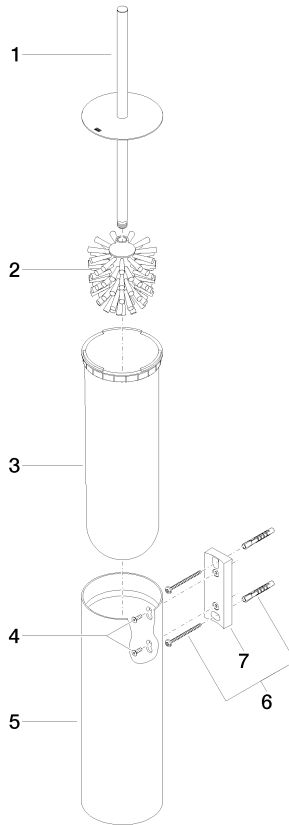

83 910 979

- brush, matte black
- width 100mm
- height 456 mm
- 110mm projection

Fits: MADISON, MEM, TARA, CL.1, LISSÉ,  
VAIA, META, CYO

	Brushed Light Gold	83 910 979-27
	Chrome	83 910 979-00
	Brushed Platinum	83 910 979-06
	Platinum	83 910 979-08
	Dark Chrome	83 910 979-19
	Light Gold	83 910 979-26
	Brushed Durabronze (23kt Gold)	83 910 979-28
	Matte Black	83 910 979-33
	Brushed Bronze	83 910 979-42
	Brushed Champagne (22kt Gold)	83 910 979-46
	Brushed Chrome	83 910 979-93
	Brushed Dark Platinum	83 910 979-99

83 910 979

83 910 979

Parts for other finishes can be found here: [Chrome](#)

### Spare parts list

No.	Item Number	Name	Quantity used	Delivery time
1	90 20 97 505 01-27	handle	1	30
2	90 18 50 601 00 90	brush	1	2
3	08 18 40 524 90	insert	1	2
4	90 30 30 014 00 90	screw	1	2
5	08 23 01 503-27	casing	1	60
6	05 30 31 025 00 90	fixing set	2	2
7	05 18 40 287 00 90	holder	1	2