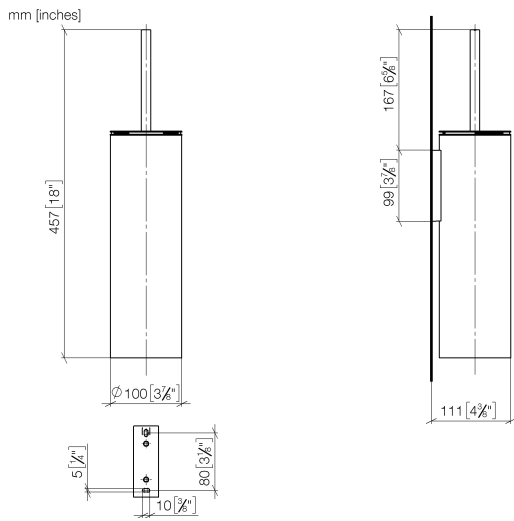

83 910 979

- brush, matte black
- width 100mm
- height 456 mm
- 110mm projection

Fits: MADISON, MEM, TARA, CL.1, LISSÉ,  
VAIA, META, CYO

	Brushed Light Gold	83 910 979-27
	Chrome	83 910 979-00
	Brushed Platinum	83 910 979-06
	Platinum	83 910 979-08
	Dark Chrome	83 910 979-19
	Light Gold	83 910 979-26
	Brushed Durabronze (23kt Gold)	83 910 979-28
	Matte Black	83 910 979-33
	Brushed Bronze	83 910 979-42
	Brushed Champagne (22kt Gold)	83 910 979-46
	Brushed Chrome	83 910 979-93
	Brushed Dark Platinum	83 910 979-99

83 910 979

83 910 979

Parts for other finishes can be found here: [Chrome](#)

### Spare parts list

No.	Item Number	Name	Quantity used	Delivery time
1	90 20 97 505 01-27	handle	1	30
2	90 18 50 601 00 90	brush	1	2
3	08 18 40 524 90	insert	1	2
4	90 30 30 014 00 90	screw	1	2
5	08 23 01 503-27	casing	1	60
6	05 30 31 025 00 90	fixing set	2	2
7	05 18 40 287 00 90	holder	1	2