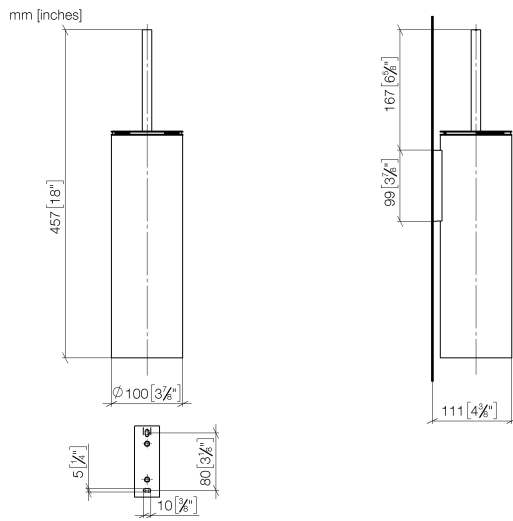

83 910 979

- brush, matte black
- width 100mm
- height 456 mm
- 110mm projection

Fits: MADISON, MEM, TARA, CL.1, LISSÉ,
VAIA, META, CYO

	Brushed Durabronz (23kt Gold)	83 910 979-28
	Chrome	83 910 979-00
	Brushed Platinum	83 910 979-06
	Platinum	83 910 979-08
	Dark Chrome	83 910 979-19
	Light Gold	83 910 979-26
	Brushed Light Gold	83 910 979-27
	Matte Black	83 910 979-33
	Brushed Bronze	83 910 979-42
	Brushed Champagne (22kt Gold)	83 910 979-46
	Brushed Chrome	83 910 979-93
	Brushed Dark Platinum	83 910 979-99

83 910 979

83 910 979

Parts for other finishes can be found here: [Chrome](#)

Spare parts list

No.	Item Number	Name	Quantity used	Delivery time
1	90 20 97 505 01-28	handle	1	20
2	90 18 50 601 00 90	brush	1	2
3	08 18 40 524 90	insert	1	2
4	90 30 30 014 00 90	screw	1	2
5	08 23 01 503-28	casing	1	20
6	05 30 31 025 00 90	fixing set	2	2
7	05 18 40 287 00 90	holder	1	2