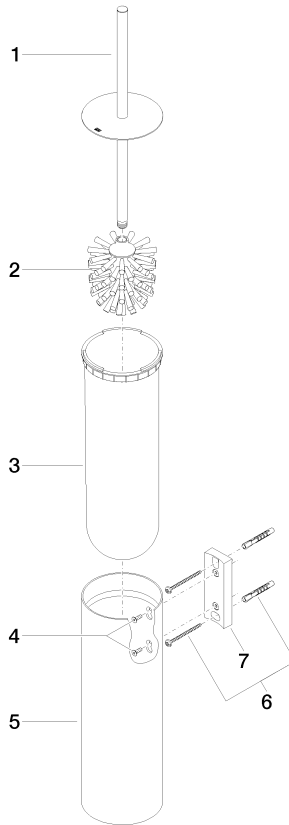

83 910 979

- brush, matte black
- width 100mm
- height 456 mm
- 110mm projection

Fits: MADISON, MEM, TARA, CL.1, LISSÉ,
VAIA, META, CYO

| | | |
|---|-------------------------------------|---------------|
|  | Matte Black | 83 910 979-33 |
|  | Chrome | 83 910 979-00 |
|  | Brushed Platinum | 83 910 979-06 |
|  | Platinum | 83 910 979-08 |
|  | Dark Chrome | 83 910 979-19 |
|  | Light Gold | 83 910 979-26 |
|  | Brushed Light Gold | 83 910 979-27 |
|  | Brushed Durabronze (23kt Gold) | 83 910 979-28 |
|  | Brushed Bronze | 83 910 979-42 |
|  | Brushed Champagne (22kt Gold) | 83 910 979-46 |
|  | Brushed Chrome | 83 910 979-93 |
|  | Brushed Dark Platinum | 83 910 979-99 |

83 910 979

83 910 979

Parts for other finishes can be found here: [Chrome](#)

Spare parts list

| No. | Item Number | Name | Quantity used | Delivery time |
|-----|--------------------|------------|---------------|---------------|
| 1 | 90 20 97 505 01-33 | handle | 1 | 30 |
| 2 | 90 18 50 601 00 90 | brush | 1 | 2 |
| 3 | 08 18 40 524 90 | insert | 1 | 2 |
| 4 | 90 30 30 014 00 90 | screw | 1 | 2 |
| 5 | 08 23 01 503-33 | casing | 1 | 30 |
| 6 | 05 30 31 025 00 90 | fixing set | 2 | 2 |
| 7 | 05 18 40 287 00 90 | holder | 1 | 2 |