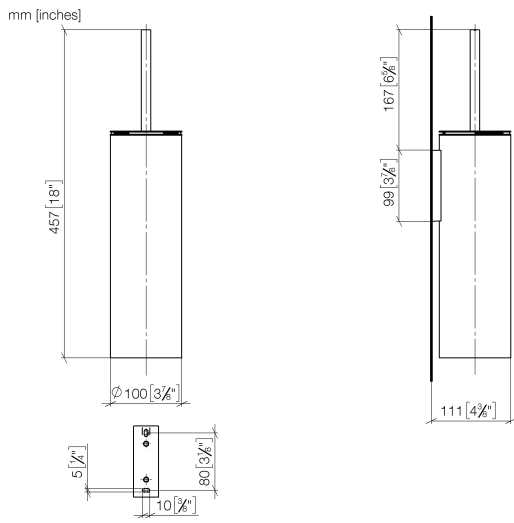

83 910 979

- brush, matte black
- width 100mm
- height 456 mm
- 110mm projection

Fits: MADISON, MEM, TARA, CL.1, LISSÉ,
VAIA, META, CYO

| | | |
|---|-------------------------------------|---------------|
|  | Matte Black | 83 910 979-33 |
|  | Chrome | 83 910 979-00 |
|  | Brushed Platinum | 83 910 979-06 |
|  | Platinum | 83 910 979-08 |
|  | Dark Chrome | 83 910 979-19 |
|  | Light Gold | 83 910 979-26 |
|  | Brushed Light Gold | 83 910 979-27 |
|  | Brushed Durabronze (23kt Gold) | 83 910 979-28 |
|  | Brushed Bronze | 83 910 979-42 |
|  | Brushed Champagne (22kt Gold) | 83 910 979-46 |
|  | Brushed Chrome | 83 910 979-93 |
|  | Brushed Dark Platinum | 83 910 979-99 |

83 910 979

83 910 979

Parts for other finishes can be found here: [Chrome](#)

Spare parts list

| No. | Item Number | Name | Quantity used | Delivery time |
|-----|--------------------|------------|---------------|---------------|
| 1 | 90 20 97 505 01-33 | handle | 1 | 30 |
| 2 | 90 18 50 601 00 90 | brush | 1 | 2 |
| 3 | 08 18 40 524 90 | insert | 1 | 2 |
| 4 | 90 30 30 014 00 90 | screw | 1 | 2 |
| 5 | 08 23 01 503-33 | casing | 1 | 30 |
| 6 | 05 30 31 025 00 90 | fixing set | 2 | 2 |
| 7 | 05 18 40 287 00 90 | holder | 1 | 2 |