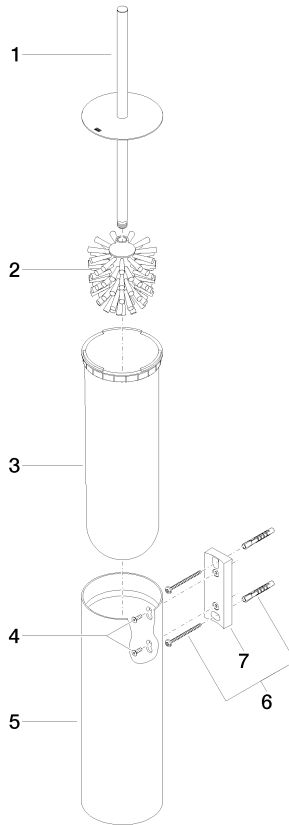

83 910 979

- brush, matte black
- width 100mm
- height 456 mm
- 110mm projection

Fits: MADISON, MEM, TARA, CL.1, LISSÉ,
VAIA, META, CYO

	Brushed Bronze	83 910 979-42
	Chrome	83 910 979-00
	Brushed Platinum	83 910 979-06
	Platinum	83 910 979-08
	Dark Chrome	83 910 979-19
	Light Gold	83 910 979-26
	Brushed Light Gold	83 910 979-27
	Brushed Durabronze (23kt Gold)	83 910 979-28
	Matte Black	83 910 979-33
	Brushed Champagne (22kt Gold)	83 910 979-46
	Brushed Chrome	83 910 979-93
	Brushed Dark Platinum	83 910 979-99

83 910 979

83 910 979

Parts for other finishes can be found here: [Chrome](#)

Spare parts list

No.	Item Number	Name	Quantity used	Delivery time
1	90 20 97 505 01-42	handle	1	30
2	90 18 50 601 00 90	brush	1	2
3	08 18 40 524 90	insert	1	2
4	90 30 30 014 00 90	screw	1	2
5	08 23 01 503-42	casing	1	60
6	05 30 31 025 00 90	fixing set	2	2
7	05 18 40 287 00 90	holder	1	2