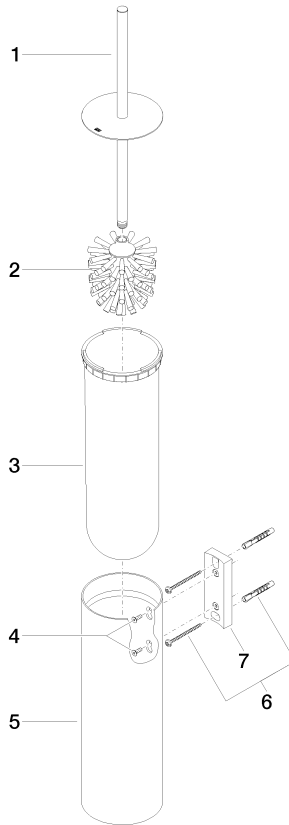

83 910 979

- brush, matte black
- width 100mm
- height 456 mm
- 110mm projection

Fits: MADISON, MEM, TARA, CL.1, LISSÉ,  
VAIA, META, CYO

	Brushed Champagne (22kt Gold)	83 910 979-46
	Chrome	83 910 979-00
	Brushed Platinum	83 910 979-06
	Platinum	83 910 979-08
	Dark Chrome	83 910 979-19
	Light Gold	83 910 979-26
	Brushed Light Gold	83 910 979-27
	Brushed Durabronze (23kt Gold)	83 910 979-28
	Matte Black	83 910 979-33
	Brushed Bronze	83 910 979-42
	Brushed Chrome	83 910 979-93
	Brushed Dark Platinum	83 910 979-99

83 910 979

83 910 979

Parts for other finishes can be found here: [Chrome](#)

### Spare parts list

No.	Item Number	Name	Quantity used	Delivery time
1	90 20 97 505 01-46	handle	1	30
2	90 18 50 601 00 90	brush	1	2
3	08 18 40 524 90	insert	1	2
4	90 30 30 014 00 90	screw	1	2
5	08 23 01 503-46	casing	1	30
6	05 30 31 025 00 90	fixing set	2	2
7	05 18 40 287 00 90	holder	1	2