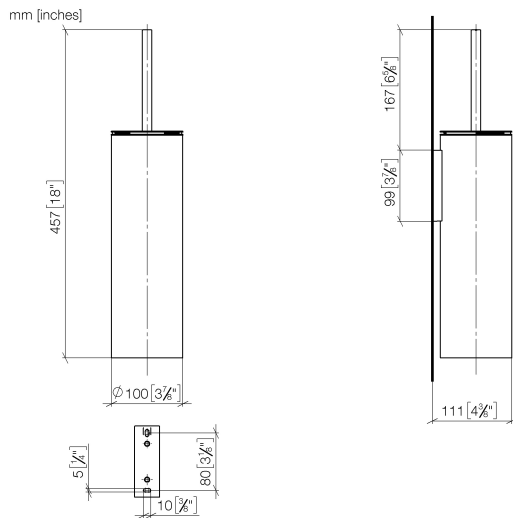

83 910 979

- brush, matte black
- width 100mm
- height 456 mm
- 110mm projection

Fits: MADISON, MEM, TARA, CL.1, LISSÉ,  
VAIA, META, CYO

	Brushed Champagne (22kt Gold)	83 910 979-46
	Chrome	83 910 979-00
	Brushed Platinum	83 910 979-06
	Platinum	83 910 979-08
	Dark Chrome	83 910 979-19
	Light Gold	83 910 979-26
	Brushed Light Gold	83 910 979-27
	Brushed Durabronze (23kt Gold)	83 910 979-28
	Matte Black	83 910 979-33
	Brushed Bronze	83 910 979-42
	Brushed Chrome	83 910 979-93
	Brushed Dark Platinum	83 910 979-99

83 910 979

83 910 979

Parts for other finishes can be found here: [Chrome](#)

### Spare parts list

No.	Item Number	Name	Quantity used	Delivery time
1	90 20 97 505 01-46	handle	1	30
2	90 18 50 601 00 90	brush	1	2
3	08 18 40 524 90	insert	1	2
4	90 30 30 014 00 90	screw	1	2
5	08 23 01 503-46	casing	1	30
6	05 30 31 025 00 90	fixing set	2	2
7	05 18 40 287 00 90	holder	1	2