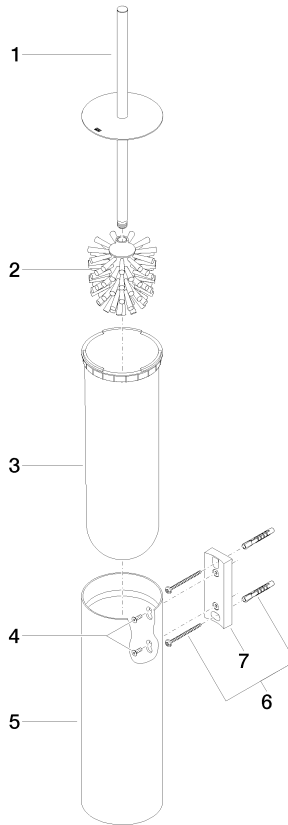

83 910 979

- brush, matte black
- width 100mm
- height 456 mm
- 110mm projection

Fits: MADISON, MEM, TARA, CL.1, LISSÉ,
VAIA, META, CYO

	Brushed Chrome	83 910 979-93
	Chrome	83 910 979-00
	Brushed Platinum	83 910 979-06
	Platinum	83 910 979-08
	Dark Chrome	83 910 979-19
	Light Gold	83 910 979-26
	Brushed Light Gold	83 910 979-27
	Brushed Durabronze (23kt Gold)	83 910 979-28
	Matte Black	83 910 979-33
	Brushed Bronze	83 910 979-42
	Brushed Champagne (22kt Gold)	83 910 979-46
	Brushed Dark Platinum	83 910 979-99

83 910 979

83 910 979

Parts for other finishes can be found here: [Chrome](#)

Spare parts list

No.	Item Number	Name	Quantity used	Delivery time
1	90 20 97 505 01-93	handle	1	20
2	90 18 50 601 00 90	brush	1	2
3	08 18 40 524 90	insert	1	2
4	90 30 30 014 00 90	screw	1	2
5	08 23 01 503-93	casing	1	20
6	05 30 31 025 00 90	fixing set	2	2
7	05 18 40 287 00 90	holder	1	2