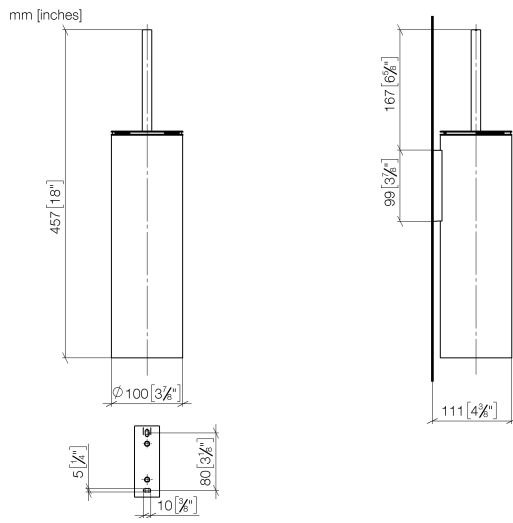

83 910 979

- brush, matte black
- width 100mm
- height 456 mm
- 110mm projection

Fits: MADISON, MEM, TARA, CL.1, LISSÉ,
VAIA, META, CYO

	Brushed Chrome	83 910 979-93
	Chrome	83 910 979-00
	Brushed Platinum	83 910 979-06
	Platinum	83 910 979-08
	Dark Chrome	83 910 979-19
	Light Gold	83 910 979-26
	Brushed Light Gold	83 910 979-27
	Brushed Durabronze (23kt Gold)	83 910 979-28
	Matte Black	83 910 979-33
	Brushed Bronze	83 910 979-42
	Brushed Champagne (22kt Gold)	83 910 979-46
	Brushed Dark Platinum	83 910 979-99

83 910 979

83 910 979

Parts for other finishes can be found here: [Chrome](#)

Spare parts list

No.	Item Number	Name	Quantity used	Delivery time
1	90 20 97 505 01-93	handle	1	20
2	90 18 50 601 00 90	brush	1	2
3	08 18 40 524 90	insert	1	2
4	90 30 30 014 00 90	screw	1	2
5	08 23 01 503-93	casing	1	20
6	05 30 31 025 00 90	fixing set	2	2
7	05 18 40 287 00 90	holder	1	2