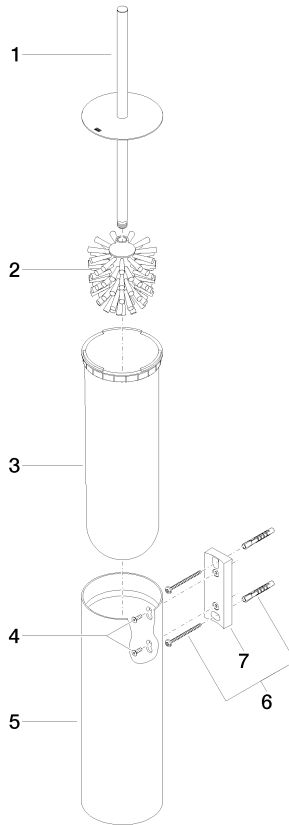

83 910 979

- brush, matte black
- width 100mm
- height 456 mm
- 110mm projection

Fits: MADISON, MEM, TARA, CL.1, LISSÉ,  
VAIA, META, CYO

	Brushed Dark Platinum	83 910 979-99
	Chrome	83 910 979-00
	Brushed Platinum	83 910 979-06
	Platinum	83 910 979-08
	Dark Chrome	83 910 979-19
	Light Gold	83 910 979-26
	Brushed Light Gold	83 910 979-27
	Brushed Durabronze (23kt Gold)	83 910 979-28
	Matte Black	83 910 979-33
	Brushed Bronze	83 910 979-42
	Brushed Champagne (22kt Gold)	83 910 979-46
	Brushed Chrome	83 910 979-93

83 910 979

83 910 979

Parts for other finishes can be found here: [Chrome](#)

### Spare parts list

No.	Item Number	Name	Quantity used	Delivery time
1	90 20 97 505 01-99	handle	1	30
2	90 18 50 601 00 90	brush	1	2
3	08 18 40 524 90	insert	1	2
4	90 30 30 014 00 90	screw	1	2
5	08 23 01 503-99	casing	1	30
6	05 30 31 025 00 90	fixing set	2	2
7	05 18 40 287 00 90	holder	1	2