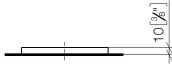

Soap dish free-standing model - Platinum

IMO

84 410 780

• 119 x 119 x 10 mm

Fits: IMO, LULU, MEM, TARA, LISSÉ, META, CYO

	Platinum	84 410 780-08
	Chrome	84 410 780-00
	Brushed Platinum	84 410 780-06
	Dark Chrome	84 410 780-19
	Light Gold	84 410 780-26
	Brushed Light Gold	84 410 780-27
	Brushed Durabronze (23kt Gold)	84 410 780-28
	Matte Black	84 410 780-33
	Brushed Bronze	84 410 780-42
	Brushed Champagne (22kt Gold)	84 410 780-46
	Champagne (22kt Gold)	84 410 780-47
	Brushed Chrome	84 410 780-93
	Brushed Dark Platinum	84 410 780-99

84 410 780

mm [inches]

84 410 780

Product version from 10/1/2023

Parts for other
finishes can be found
here: [Chrome](#)

Soap dish free-standing model - Platinum

IMO

84 410 780