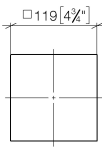

Soap dish free-standing model - Platinum

IMO

84 410 780

• 119 x 119 x 10 mm

Fits: IMO, LULU, MEM, TARA, LISSÉ, META, CYO

	Platinum	84 410 780-08
	Chrome	84 410 780-00
	Brushed Platinum	84 410 780-06
	Dark Chrome	84 410 780-19
	Light Gold	84 410 780-26
	Brushed Light Gold	84 410 780-27
	Brushed Durabronze (23kt Gold)	84 410 780-28
	Matte Black	84 410 780-33
	Brushed Bronze	84 410 780-42
	Brushed Champagne (22kt Gold)	84 410 780-46
	Champagne (22kt Gold)	84 410 780-47
	Brushed Chrome	84 410 780-93
	Brushed Dark Platinum	84 410 780-99

84 410 780

mm [inches]

84 410 780

Product version from 10/1/2023

Parts for other
finishes can be found
here: [Chrome](#)

Soap dish free-standing model - Platinum

IMO

84 410 780