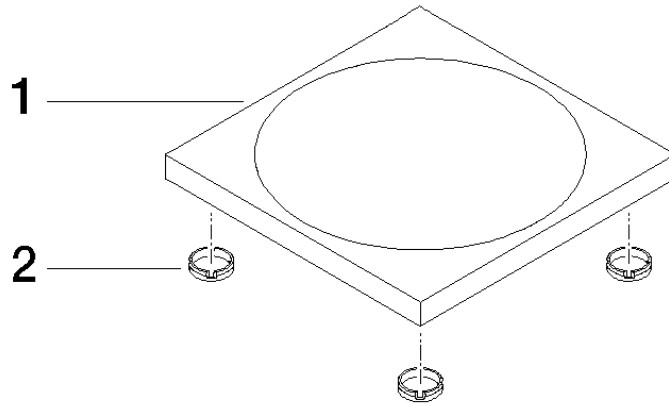

Soap dish free-standing model - Platinum

IMO

84 410 780

• 119 x 119 x 10 mm

Fits: IMO, LULU, MEM, TARA, LISSÉ, META, CYO

	Platinum	84 410 780-08
	Chrome	84 410 780-00
	Brushed Platinum	84 410 780-06
	Dark Chrome	84 410 780-19
	Light Gold	84 410 780-26
	Brushed Light Gold	84 410 780-27
	Brushed Durabronze (23kt Gold)	84 410 780-28
	Matte Black	84 410 780-33
	Brushed Bronze	84 410 780-42
	Brushed Champagne (22kt Gold)	84 410 780-46
	Champagne (22kt Gold)	84 410 780-47
	Brushed Chrome	84 410 780-93
	Brushed Dark Platinum	84 410 780-99

84 410 780

mm [inches]

84 410 780

Product version from 10/1/2023

Parts for other
finishes can be found
here: [Chrome](#)

Soap dish free-standing model - Platinum

IMO

84 410 780

Spare parts list

Product version from 10/1/2023

No.	Item Number	Name	Quantity used	Delivery time
	08 17 78 600-08	dish	5	60