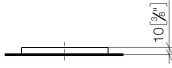

Soap dish free-standing model - Dark Chrome

IMO

84 410 780

• 119 x 119 x 10 mm

Fits: IMO, LULU, MEM, TARA, LISSÉ, META, CYO

	Dark Chrome	84 410 780-19
	Chrome	84 410 780-00
	Brushed Platinum	84 410 780-06
	Platinum	84 410 780-08
	Light Gold	84 410 780-26
	Brushed Light Gold	84 410 780-27
	Brushed Durabronze (23kt Gold)	84 410 780-28
	Matte Black	84 410 780-33
	Brushed Bronze	84 410 780-42
	Brushed Champagne (22kt Gold)	84 410 780-46
	Champagne (22kt Gold)	84 410 780-47
	Brushed Chrome	84 410 780-93
	Brushed Dark Platinum	84 410 780-99

Soap dish free-standing model - Dark Chrome

IMO

84 410 780

mm [inches]

84 410 780

Parts for other
finishes can be found
here: [Chrome](#)

Soap dish free-standing model - Dark Chrome

IMO