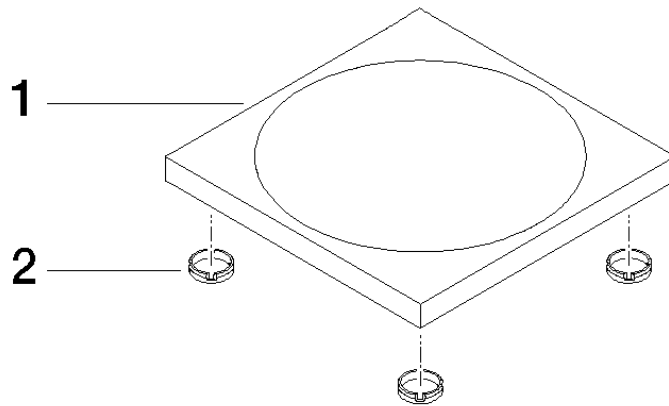

Soap dish free-standing model - Dark Chrome

IMO

84 410 780

• 119 x 119 x 10 mm

Fits: IMO, LULU, MEM, TARA, LISSÉ, META, CYO

	Dark Chrome	84 410 780-19
	Chrome	84 410 780-00
	Brushed Platinum	84 410 780-06
	Platinum	84 410 780-08
	Light Gold	84 410 780-26
	Brushed Light Gold	84 410 780-27
	Brushed Durabronze (23kt Gold)	84 410 780-28
	Matte Black	84 410 780-33
	Brushed Bronze	84 410 780-42
	Brushed Champagne (22kt Gold)	84 410 780-46
	Champagne (22kt Gold)	84 410 780-47
	Brushed Chrome	84 410 780-93
	Brushed Dark Platinum	84 410 780-99

Soap dish free-standing model - Dark Chrome

IMO

84 410 780

mm [inches]

84 410 780

Parts for other
finishes can be found
here: [Chrome](#)

Soap dish free-standing model - Dark Chrome

IMO