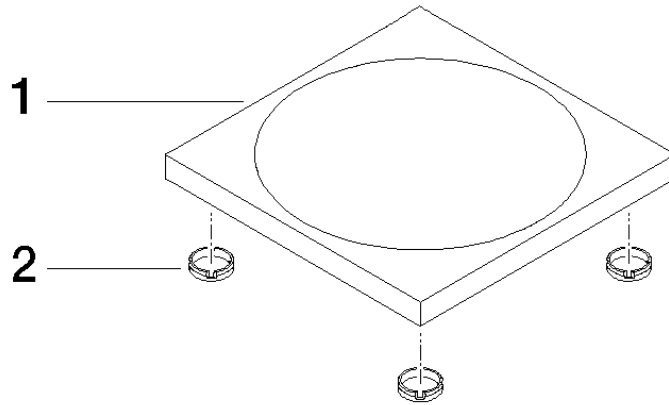

Soap dish free-standing model - Light Gold

IMO

84 410 780

• 119 x 119 x 10 mm

Fits: IMO, LULU, MEM, TARA, LISSÉ, META, CYO

	Light Gold	84 410 780-26
	Chrome	84 410 780-00
	Brushed Platinum	84 410 780-06
	Platinum	84 410 780-08
	Dark Chrome	84 410 780-19
	Brushed Light Gold	84 410 780-27
	Brushed Durabronze (23kt Gold)	84 410 780-28
	Matte Black	84 410 780-33
	Brushed Bronze	84 410 780-42
	Brushed Champagne (22kt Gold)	84 410 780-46
	Champagne (22kt Gold)	84 410 780-47
	Brushed Chrome	84 410 780-93
	Brushed Dark Platinum	84 410 780-99

84 410 780

mm [inches]

84 410 780

Product version from 10/1/2023

Parts for other
finishes can be found
here: [Chrome](#)

Soap dish free-standing model - Light Gold

IMO

84 410 780