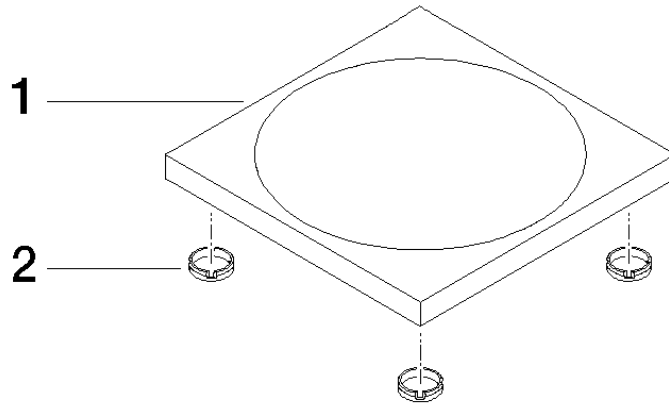

Soap dish free-standing model - Brushed Durabronz (23kt Gold)

IMO

84 410 780

• 119 x 119 x 10 mm

Fits: IMO, LULU, MEM, TARA, LISSÉ, META, CYO

	Brushed Durabronz (23kt Gold)	84 410 780-28
	Chrome	84 410 780-00
	Brushed Platinum	84 410 780-06
	Platinum	84 410 780-08
	Dark Chrome	84 410 780-19
	Light Gold	84 410 780-26
	Brushed Light Gold	84 410 780-27
	Matte Black	84 410 780-33
	Brushed Bronze	84 410 780-42
	Brushed Champagne (22kt Gold)	84 410 780-46
	Champagne (22kt Gold)	84 410 780-47
	Brushed Chrome	84 410 780-93
	Brushed Dark Platinum	84 410 780-99

Soap dish free-standing model - Brushed Durabronz (23kt Gold)

IMO

84 410 780

mm [inches]

84 410 780

Product version from 10/1/2023

Parts for other
finishes can be found
here: [Chrome](#)

Soap dish free-standing model - Brushed Durabross (23kt Gold)