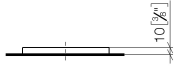

Soap dish free-standing model - Brushed Champagne (22kt Gold)

IMO

84 410 780

• 119 x 119 x 10 mm

Fits: IMO, LULU, MEM, TARA, LISSÉ, META, CYO

|   |                               |               |
|---|-------------------------------|---------------|
|    | Brushed Champagne (22kt Gold) | 84 410 780-46 |
|    | Chrome                        | 84 410 780-00 |
|    | Brushed Platinum              | 84 410 780-06 |
|    | Platinum                      | 84 410 780-08 |
|    | Dark Chrome                   | 84 410 780-19 |
|    | Light Gold                    | 84 410 780-26 |
|    | Brushed Light Gold            | 84 410 780-27 |
|    | Brushed Durabrass (23kt Gold) | 84 410 780-28 |
|    | Matte Black                   | 84 410 780-33 |
|   | Brushed Bronze                | 84 410 780-42 |
|  | Champagne (22kt Gold)         | 84 410 780-47 |
|  | Brushed Chrome                | 84 410 780-93 |
|  | Brushed Dark Platinum         | 84 410 780-99 |

84 410 780

mm [inches]

84 410 780

Parts for other finishes can be found here: [Chrome](#)