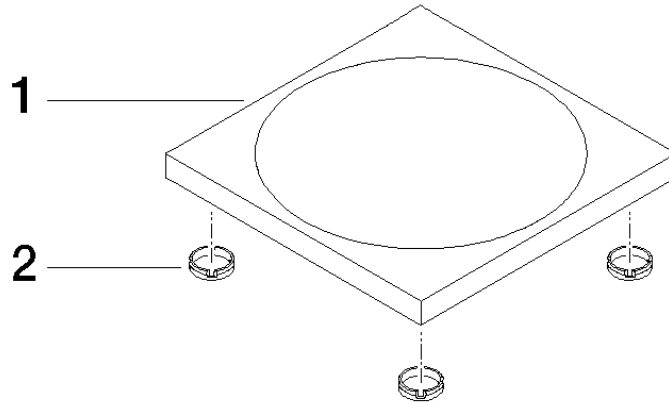

Soap dish free-standing model - Brushed Champagne (22kt Gold)

IMO

84 410 780

• 119 x 119 x 10 mm

Fits: IMO, LULU, MEM, TARA, LISSÉ, META, CYO

|   |                               |               |
|---|-------------------------------|---------------|
|    | Brushed Champagne (22kt Gold) | 84 410 780-46 |
|    | Chrome                        | 84 410 780-00 |
|    | Brushed Platinum              | 84 410 780-06 |
|    | Platinum                      | 84 410 780-08 |
|    | Dark Chrome                   | 84 410 780-19 |
|    | Light Gold                    | 84 410 780-26 |
|    | Brushed Light Gold            | 84 410 780-27 |
|    | Brushed Durabrass (23kt Gold) | 84 410 780-28 |
|    | Matte Black                   | 84 410 780-33 |
|   | Brushed Bronze                | 84 410 780-42 |
|  | Champagne (22kt Gold)         | 84 410 780-47 |
|  | Brushed Chrome                | 84 410 780-93 |
|  | Brushed Dark Platinum         | 84 410 780-99 |

84 410 780

mm [inches]

84 410 780

Parts for other finishes can be found here: [Chrome](#)